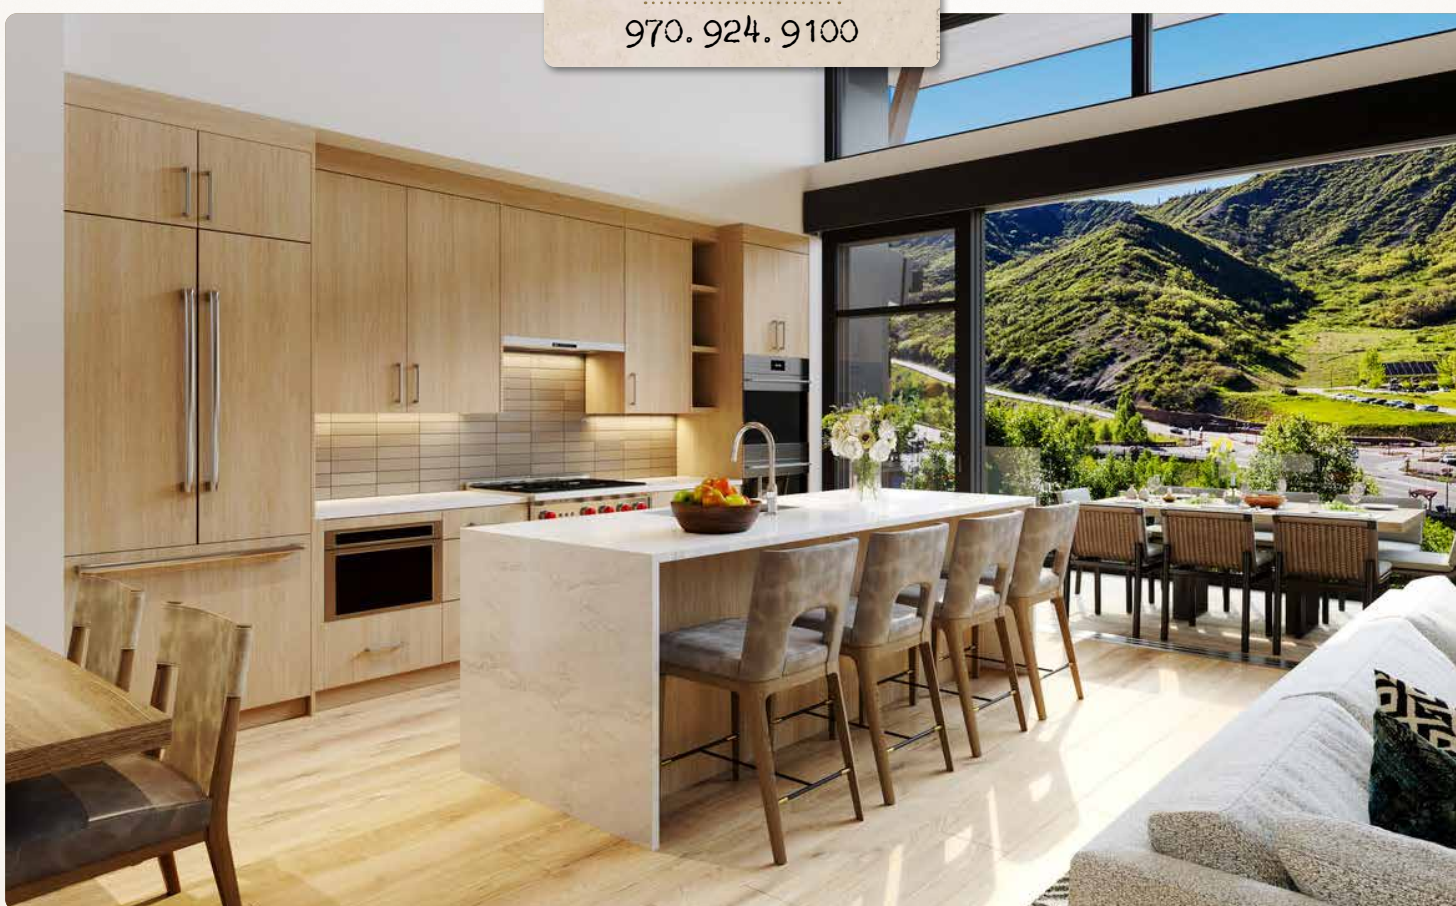

CIRQUE X VICEROY
RESIDENCES SNOWMASS

CIRQUE X VICEROY
RESIDENCES SNOWMASS

CirqueViceroy.com
970.924.9100

CIRQUE X VICEROY
RESIDENCES SNOWMASS

GRAND PENTHOUSE WEST 664

Four-Bedroom Corner