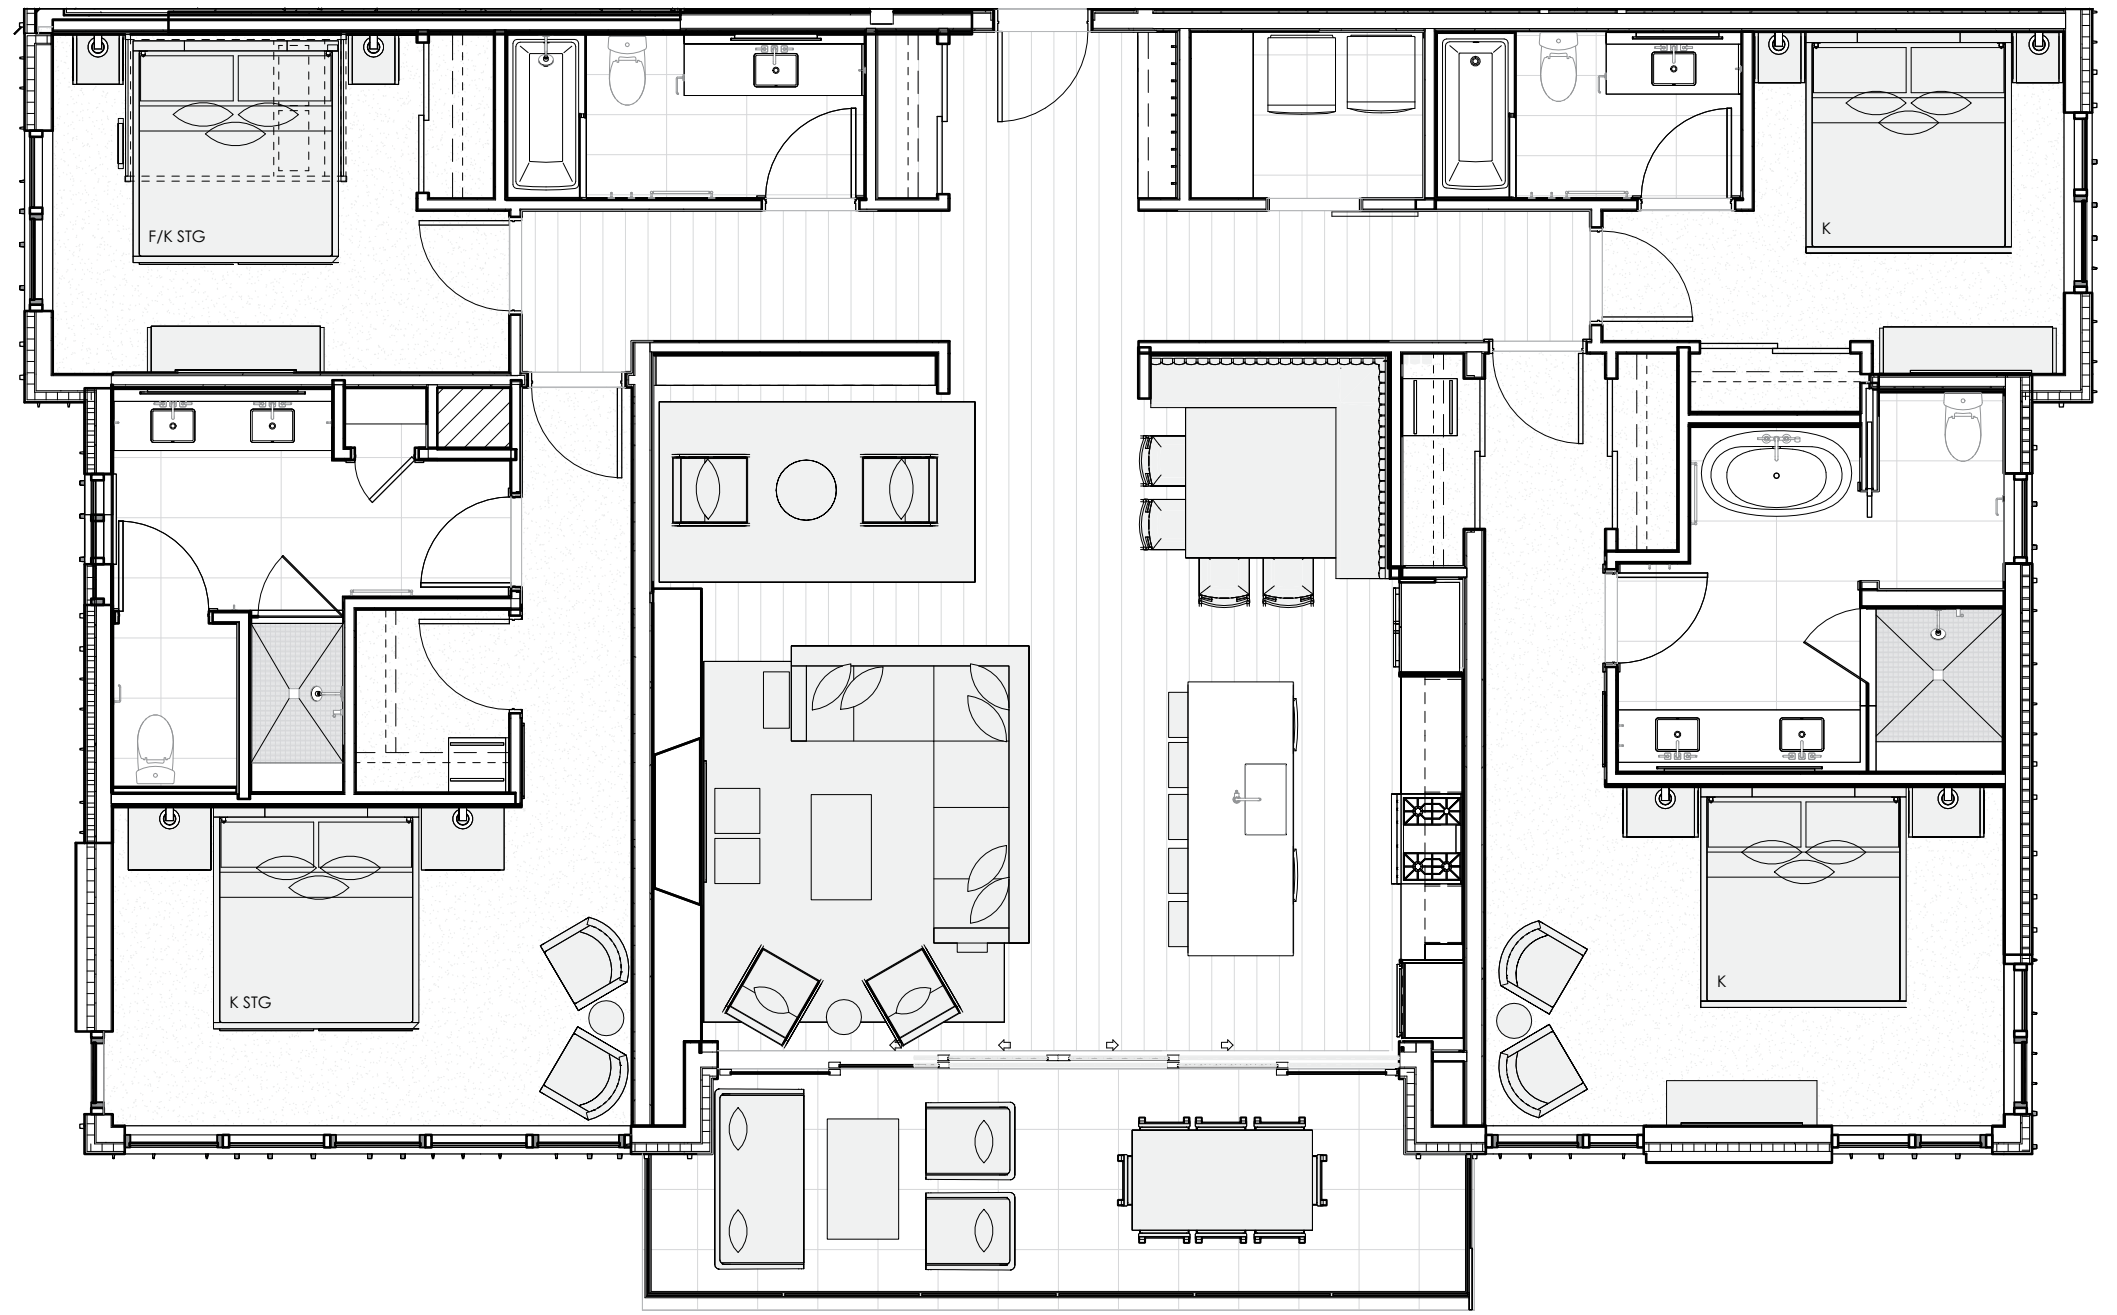

**CIRQUE X VICEROY**  
RESIDENCES SNOWMASS

**GRAND PENTHOUSE WEST 664**

Four-Bedroom Corner

Grand Penthouse  
WEST-664

**FEATURES**

**SPECTACULAR INDOOR/OUTDOOR LIVING**

- Wall-to-wall and floor-to-ceiling multi-slide window wall in great room facing Wildcat Ridge and down valley.
- Spacious balcony off great room provides outdoor living and dining space.

**SEAMLESS OPEN CONCEPT**

- Great room with vaulted wood ceilings oriented toward a linear gas fireplace.
- Secondary living area seating niche.
- Fully equipped kitchen with upscale appliances including a Wolf range and double oven.
- Dine-at island and dedicated dining nook.

**TURNKEY**

- Thoughtfully curated furniture and housewares package that includes kitchen and bath accessories, linens, TVs and window coverings. Ready to enjoy from day one!

**CHIC SLOPE-SIDE LUXURY**

- Finely detailed interiors showcase light wood flooring and millwork, natural stones, decorative porcelain tiles, blackened steel accents and specialty lighting.
- Spa-like five-fixture primary bathroom with gracious shower, enclosed washroom and freestanding soaking tub.
- Junior primary bedroom suite with walk-in closet, gracious shower and enclosed washroom.
- En suite third bedroom, and fourth bedroom with full over-king bunk.

4 BEDROOMS      4 BATHROOMS      2,386 SQUARE FEET

Viceroy Resort Side