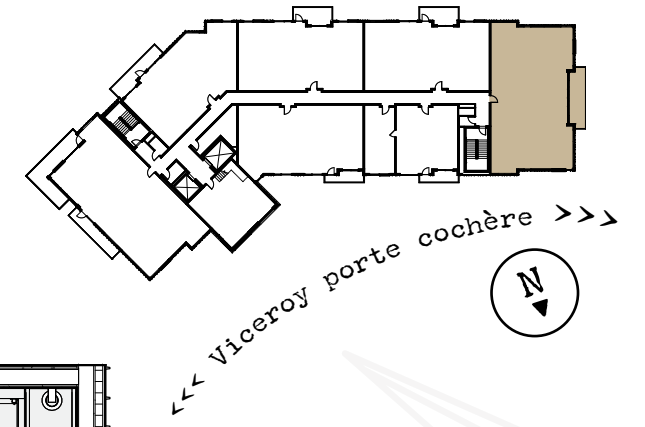

4 BEDROOMS      4 BATHROOMS      2,386 SQUARE FEET

Viceroy Resort Side