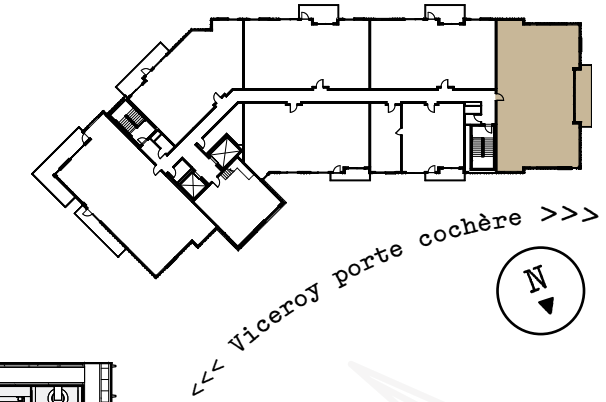

TURNKEY

- Thoughtfully curated furniture and housewares package that includes kitchen and bath accessories, linens, TVs and window coverings. Ready to enjoy from day one!

CHIC SLOPE-SIDE LUXURY

- Finely detailed interiors showcase light wood flooring and millwork, natural stones, decorative porcelain tiles, blackened steel accents and specialty lighting.
- Spa-like five-fixture primary bathroom with gracious shower, enclosed washroom and freestanding soaking tub.
- Junior primary bedroom suite with walk-in closet, gracious shower and enclosed washroom.
- En suite third bedroom, and fourth bedroom with full over-king bunk.

4
BEDROOMS

4
BATHROOMS

2,386
SQUARE FEET

Viceroy Resort Side