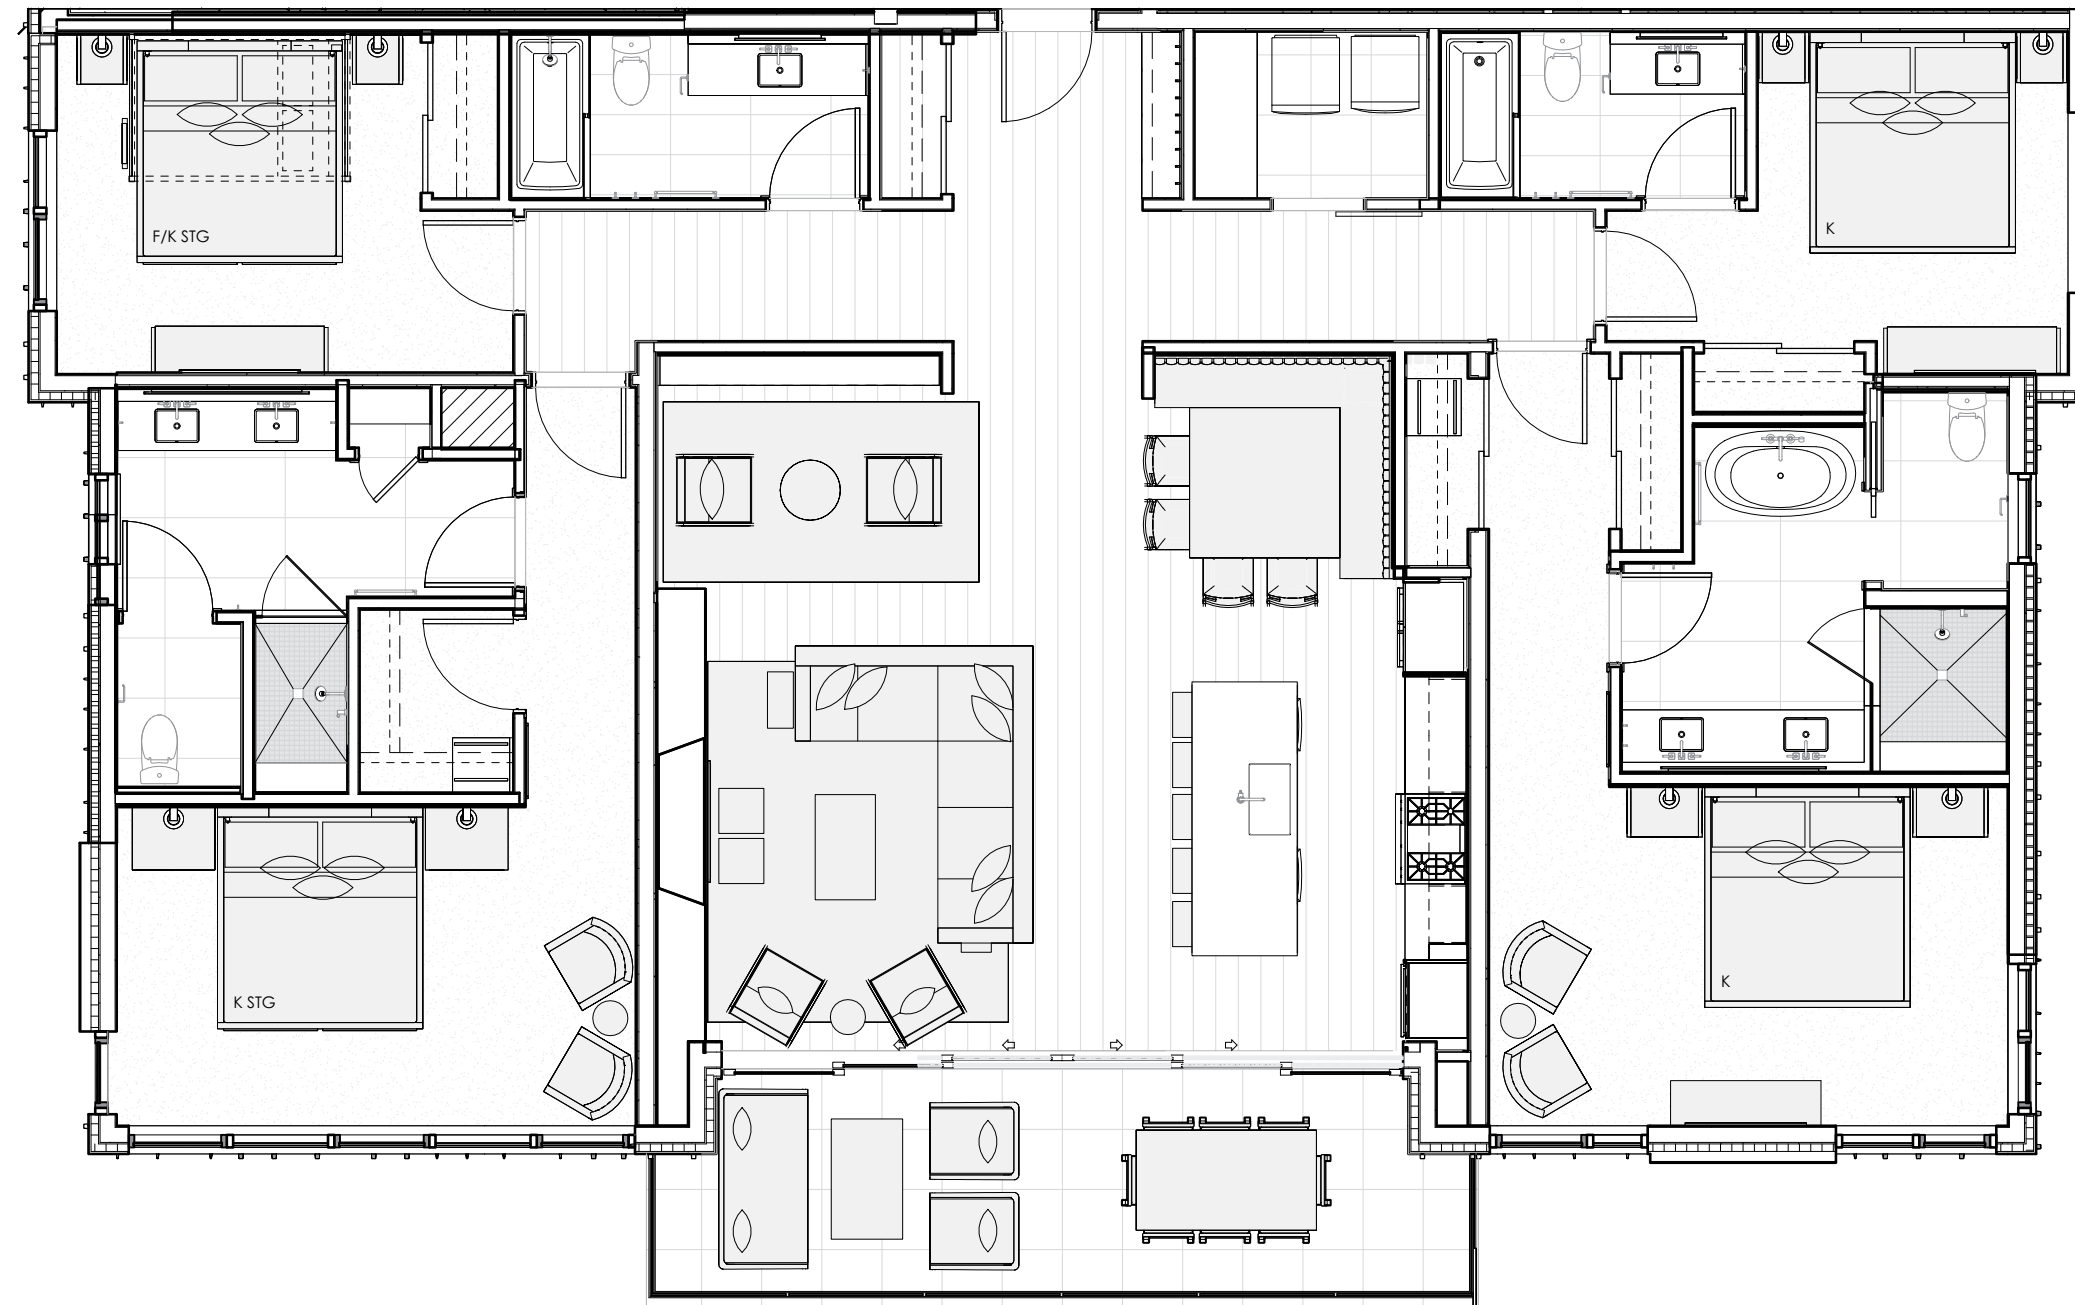

CIRQUE X VICEROY
RESIDENCES SNOWMASS

GRAND PENTHOUSE 664
Four-Bedroom Corner

FEATURES

SPECTACULAR INDOOR/OUTDOOR LIVING

- Wall-to-wall and floor-to-ceiling multi-slide window wall in great room facing Wildcat Ridge and down valley.
- Spacious balcony off great room provides outdoor living and dining space.

SEAMLESS OPEN CONCEPT

- Great room with vaulted wood ceilings oriented toward a linear gas fireplace.
- Secondary living area seating niche.
- Fully equipped kitchen with upscale appliances including a Wolf range and double oven.
- Dine-at island and dedicated dining nook.

TURNKEY

- Thoughtfully curated furniture and housewares package that includes kitchen and bath accessories, linens, TVs and window coverings. Ready to enjoy from day one!

CHIC SLOPE-SIDE LUXURY

- Finely detailed interiors showcase light wood flooring and millwork, natural stones, decorative porcelain tiles, blackened steel accents and specialty lighting.
- Spa-like five-fixture primary bathroom with gracious shower, enclosed washroom and freestanding soaking tub.
- Junior primary bedroom suite with walk-in closet, gracious shower and enclosed washroom.
- En suite third bedroom, and fourth bedroom with full over-king bunk.

4
BEDROOMS

4
BATHROOMS

2,386
SQUARE FEET

Viceroy Resort Side