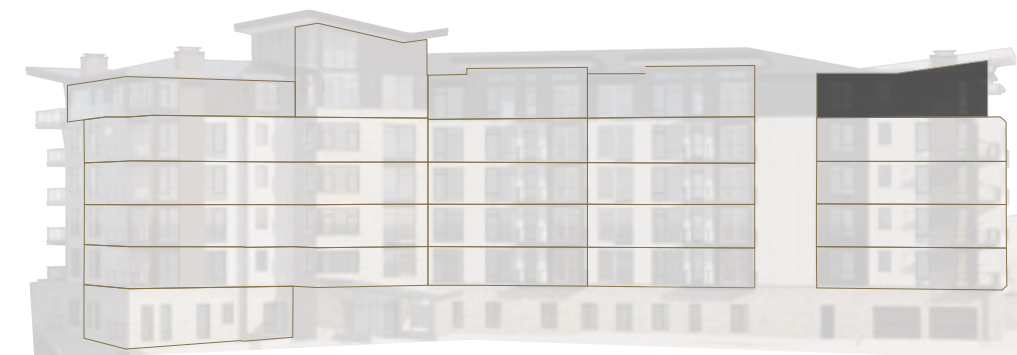

CIRQUE X VICEROY
RESIDENCES SNOWMASS

GRAND PENTHOUSE 664
Four-Bedroom Corner

FEATURES

SPECTACULAR INDOOR/OUTDOOR LIVING

- Wall-to-wall and floor-to-ceiling multi-slide window wall in great room facing Wildcat Ridge and down valley.
- Spacious balcony off great room provides outdoor living and dining space.

TURNKEY

- Thoughtfully curated furniture and housewares package that includes kitchen and bath accessories, linens, TVs and window coverings. Ready to enjoy from day one!

CHIC SLOPE-SIDE LUXURY

- Finely detailed interiors showcase light wood flooring and millwork, natural stones, decorative porcelain tiles, blackened steel accents and specialty lighting.
- Spa-like five-fixture primary bathroom with gracious shower, enclosed washroom and freestanding soaking tub.
- Junior primary bedroom suite with walk-in closet, gracious shower and enclosed washroom.
- En suite third bedroom, and fourth bedroom with full over-king bunk.

HOME MEETS HOTEL

- Impeccably designed Penthouse paired with the luxurious amenities and services of Viceroy Snowmass. Multiple on-site restaurants, in-room dining, year-round heated pool and spa pools, world-class spa, fully equipped fitness center, full-service ski valet, residential services, on-site concierge and more!

4
BEDROOMS

4
BATHROOMS

2,386
SQUARE FEET

Viceroy Resort Side