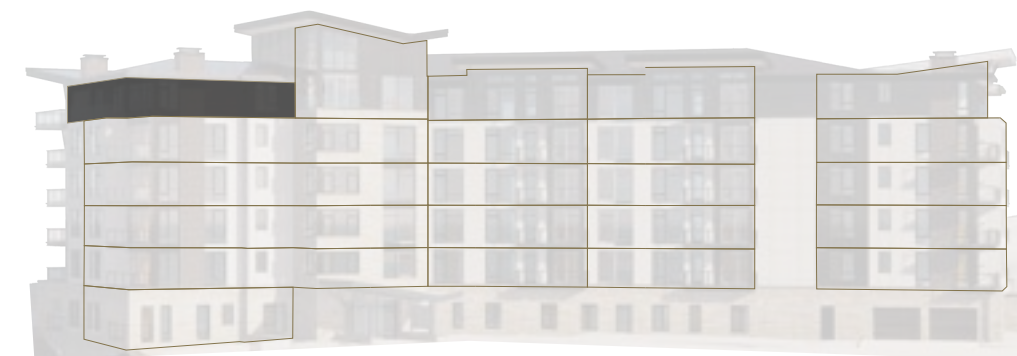

SEAMLESS OPEN CONCEPT

- Spacious great room with vaulted wood ceilings oriented toward a linear gas fireplace.
- Fully equipped kitchen with upscale appliances including a Wolf range and double oven.
- Dine-at island plus a dedicated dining nook.

TURNKEY

- Thoughtfully curated furniture and housewares package, including kitchen and bath accessories, linens, TVs and window coverings. Ready to enjoy from day one!

CHIC SLOPE-SIDE LUXURY

- Finely detailed interiors with light wood flooring and millwork, natural stones, decorative porcelain tiles, blackened steel accents and specialty lighting.
- Enclosed den provides extra sleeping or entertaining space.
- Spa-like five-fixture primary bathroom with gracious shower, enclosed washroom and freestanding soaking tub.
- Two junior primary bedroom suites, each with gracious shower and enclosed washroom.
- Fourth bedroom with full over-king bunk and access to balcony.
- Contains Communication features.

HOME MEETS HOTEL

- Impeccably designed Penthouse paired with the luxurious amenities and services of Viceroy Snowmass. Multiple on-site restaurants, in-room dining, year-round heated pool and spa pools, world-class spa, fully equipped fitness center, full-service ski valet, residential services, on-site concierge and more!

4
BEDROOMS + DEN

4
BATHROOMS

2,382
SQUARE FEET

Viceroy Resort Side