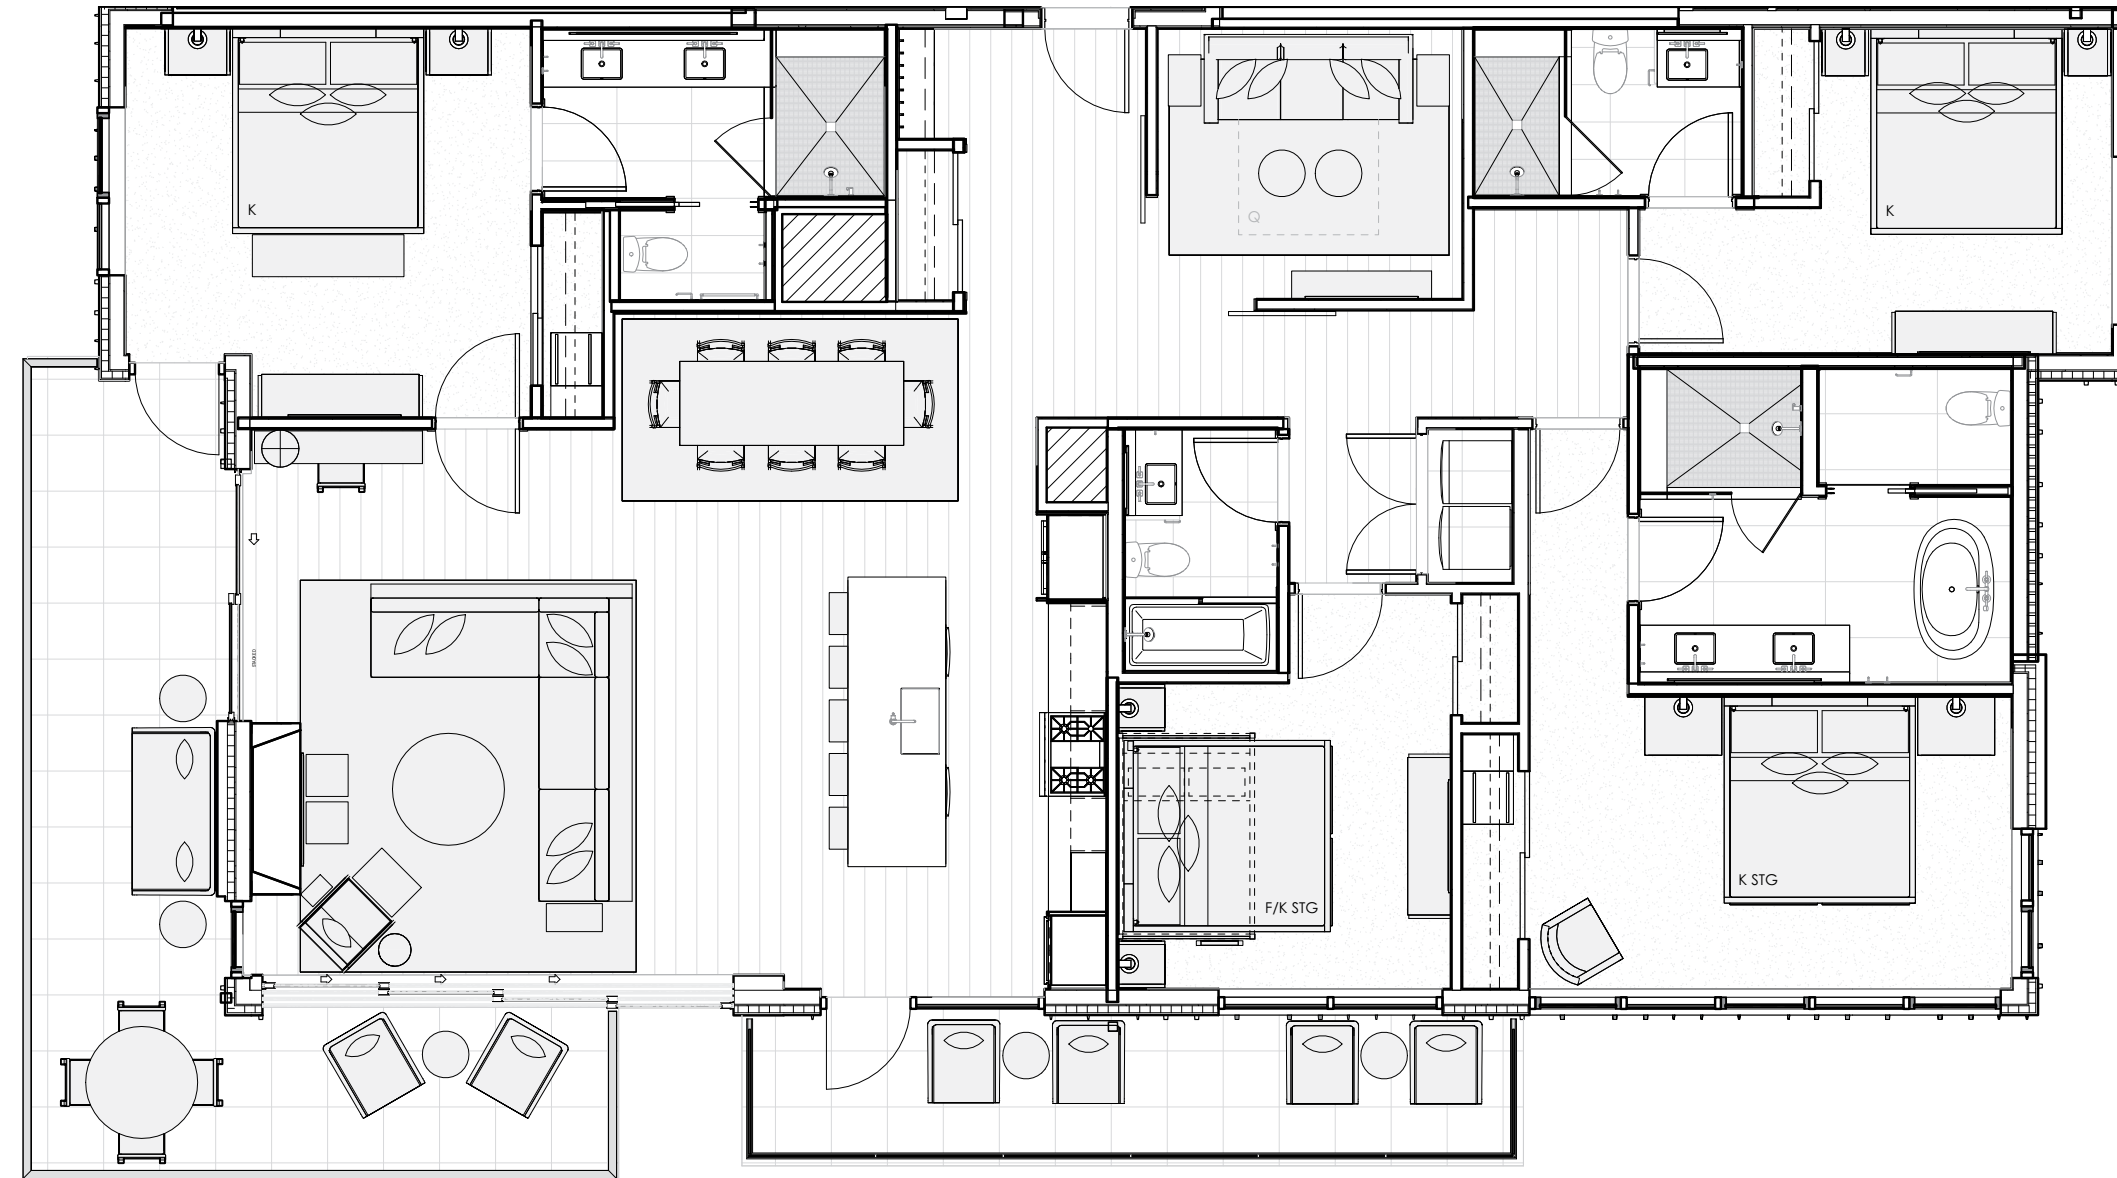

CIRQUE X VICEROY
RESIDENCES SNOWMASS

GRAND PENTHOUSE EAST 651

Four-Bedroom Corner + Den

Grand Penthouse
EAST-651

FEATURES

SPECTACULAR INDOOR/OUTDOOR LIVING

- Corner great room features expansive multi-slide window walls and two spacious balconies overlooking the pool and ski slope.

SEAMLESS OPEN CONCEPT

- Spacious great room with vaulted wood ceilings oriented toward a linear gas fireplace.
- Fully equipped kitchen with upscale appliances including a Wolf range and double oven.
- Dine-at island plus a dedicated dining nook.

TURNKEY

- Thoughtfully curated furniture and housewares package, including kitchen and bath accessories, linens, TVs and window coverings. Ready to enjoy from day one!

CHIC SLOPE-SIDE LUXURY

- Finely detailed interiors with light wood flooring and millwork, natural stones, decorative porcelain tiles, blackened steel accents and specialty lighting.
- Enclosed den provides extra sleeping or entertaining space.
- Spa-like five-fixture primary bathroom with gracious shower, enclosed washroom and freestanding soaking tub.
- Two junior primary bedroom suites, each with gracious shower and enclosed washroom.
- Fourth bedroom with full over-king bunk and access to balcony.
- Contains Communication features.

4
BEDROOMS + DEN

4
BATHROOMS

2,382
SQUARE FEET

Viceroy Resort Side