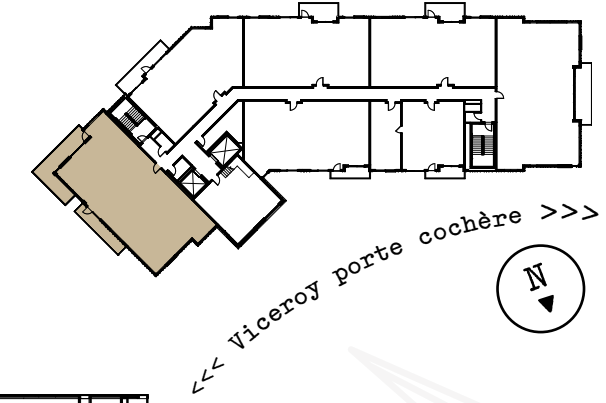

4
BEDROOMS + DEN

4
BATHROOMS

2,382
SQUARE FEET

Viceroy Resort Side