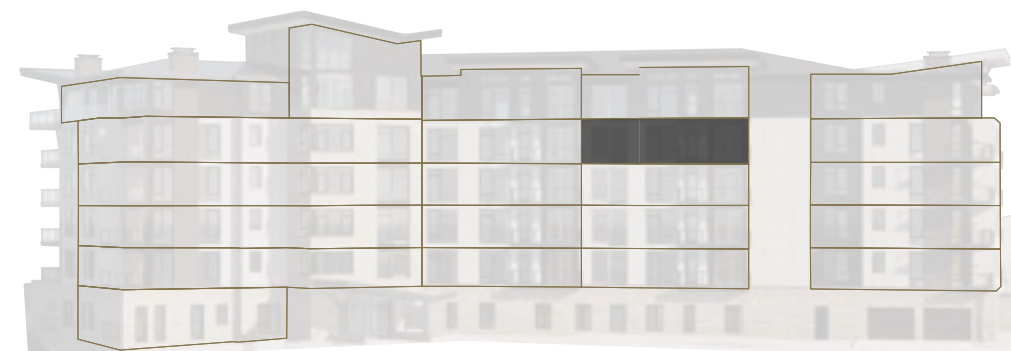

SEAMLESS OPEN CONCEPT

- Fully equipped kitchen with upscale appliances and a Wolf range.
- Two-sided dine-at peninsula.
- Elegant great room oriented toward a linear gas fireplace.

TURNKEY

- Thoughtfully curated furniture and housewares package, including kitchen and bath accessories, linens, TVs and window coverings. Ready to enjoy from day one!

CHIC SLOPE-SIDE LUXURY

- Finely detailed interiors showcasing light wood flooring and millwork, natural stones, decorative porcelain tiles, blackened steel accents and specialty lighting.
- Four-fixture primary bathroom with gracious shower and enclosed washroom.

LOCK-OFF SUITE

- Flexibly planned to maximize rental options.
- Wet bar with undercounter refrigerator, microwave, sink and housewares.
- Double queen bedding plus dining/workstation banquet.
- Bathroom with gracious shower and enclosed washroom.

HOME MEETS HOTEL

- Impeccably designed residences paired with the luxurious amenities and services of Viceroy Snowmass. Multiple on-site restaurants, in-room dining, a year-round heated pool and spa pools, a world-class spa, a fully equipped fitness center, full-service ski valet, residential services, on-site concierge and more!

2
BEDROOMS
Including Lock-Off

2
BATHROOMS

1,274
SQUARE FEET

Viceroy Resort Side