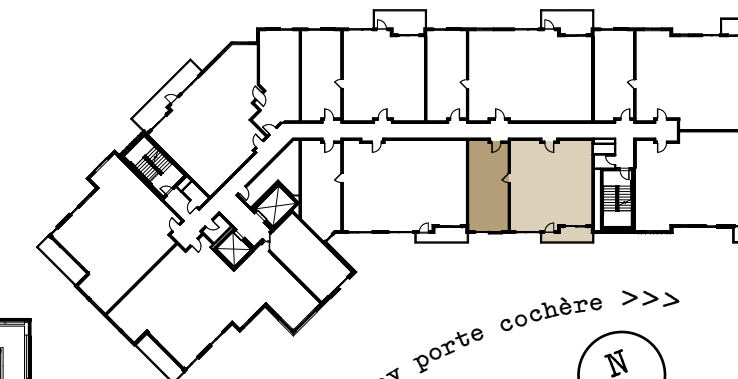

### LOCK-OFF SUITE

- Flexibly planned to maximize rental options.
- Wet bar with undercounter refrigerator, microwave, sink and housewares.
- Double queen bedding plus dining/workstation banquet.
- Bathroom with gracious shower and enclosed washroom.

2  
BEDROOMS  
Including Lock-Off

2  
BATHROOMS

1,274  
SQUARE FEET

Viceroy Resort Side