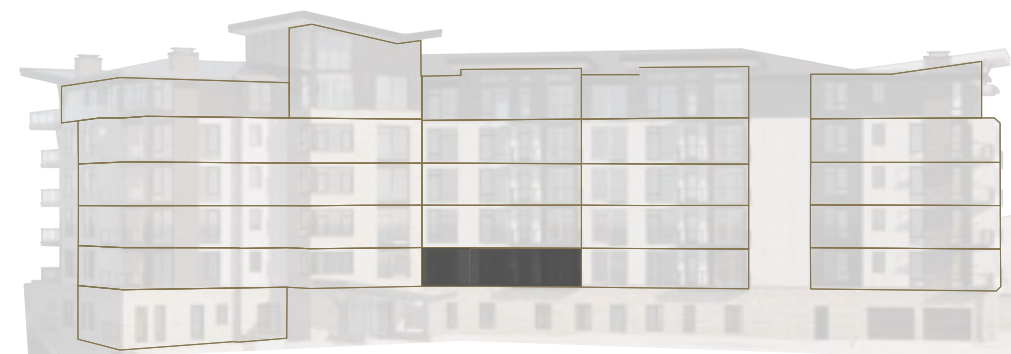

SEAMLESS OPEN CONCEPT

- Fully equipped kitchen with upscale appliances and a Wolf range.
- Two-sided dine-at peninsula.
- Elegant great room oriented toward a linear gas fireplace.

TURNKEY

- Thoughtfully curated furniture and housewares package, including kitchen and bath accessories, linens, TVs and window coverings. Ready to enjoy from day one!

CHIC SLOPE-SIDE LUXURY

- Finely detailed interiors showcasing light wood flooring and millwork, natural stones, decorative porcelain tiles, blackened steel accents and specialty lighting.
- Four-fixture primary bathroom with gracious shower and enclosed washroom.
- Spacious secondary bedroom with full over king bunk.

LOCK-OFF SUITE

- Flexibly planned to maximize rental options.
- Wet bar with undercounter refrigerator, microwave, sink and housewares.
- King bedding plus lounge seating and dining/workstation banquet.
- Bathroom with accessible shower, enclosed washroom and roll-under vanity.
- Contains Accessible mobility features.

HOME MEETS HOTEL

- Impeccably designed residences paired with the luxurious amenities and services of Viceroy Snowmass. Multiple on-site restaurants, in-room dining, a year-round heated pool and spa pools, a world-class spa, a fully equipped fitness center, full-service ski valet, residential services, on-site concierge and more!

3
BEDROOMS
Including Lock-Off

3
BATHROOMS

1,711
SQUARE FEET

Viceroy Resort Side