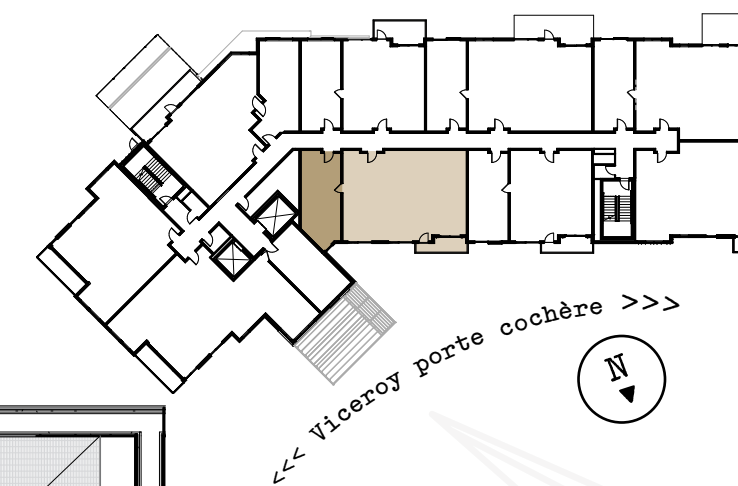

### LOCK-OFF SUITE

- Flexibly planned to maximize rental options.
- Wet bar with undercounter refrigerator, microwave, sink and housewares.
- King bedding plus lounge seating and dining/workstation banquet.
- Bathroom with accessible shower, enclosed washroom and roll-under vanity.
- Contains Accessible mobility features.

### HOME MEETS HOTEL

- Impeccably designed residences paired with the luxurious amenities and services of Viceroy Snowmass. Multiple on-site restaurants, in-room dining, a year-round heated pool and spa pools, a world-class spa, a fully equipped fitness center, full-service ski valet, residential services, on-site concierge and more!

3  
BEDROOMS  
Including Lock-Off

3  
BATHROOMS

1,711  
SQUARE FEET

Viceroy Resort Side