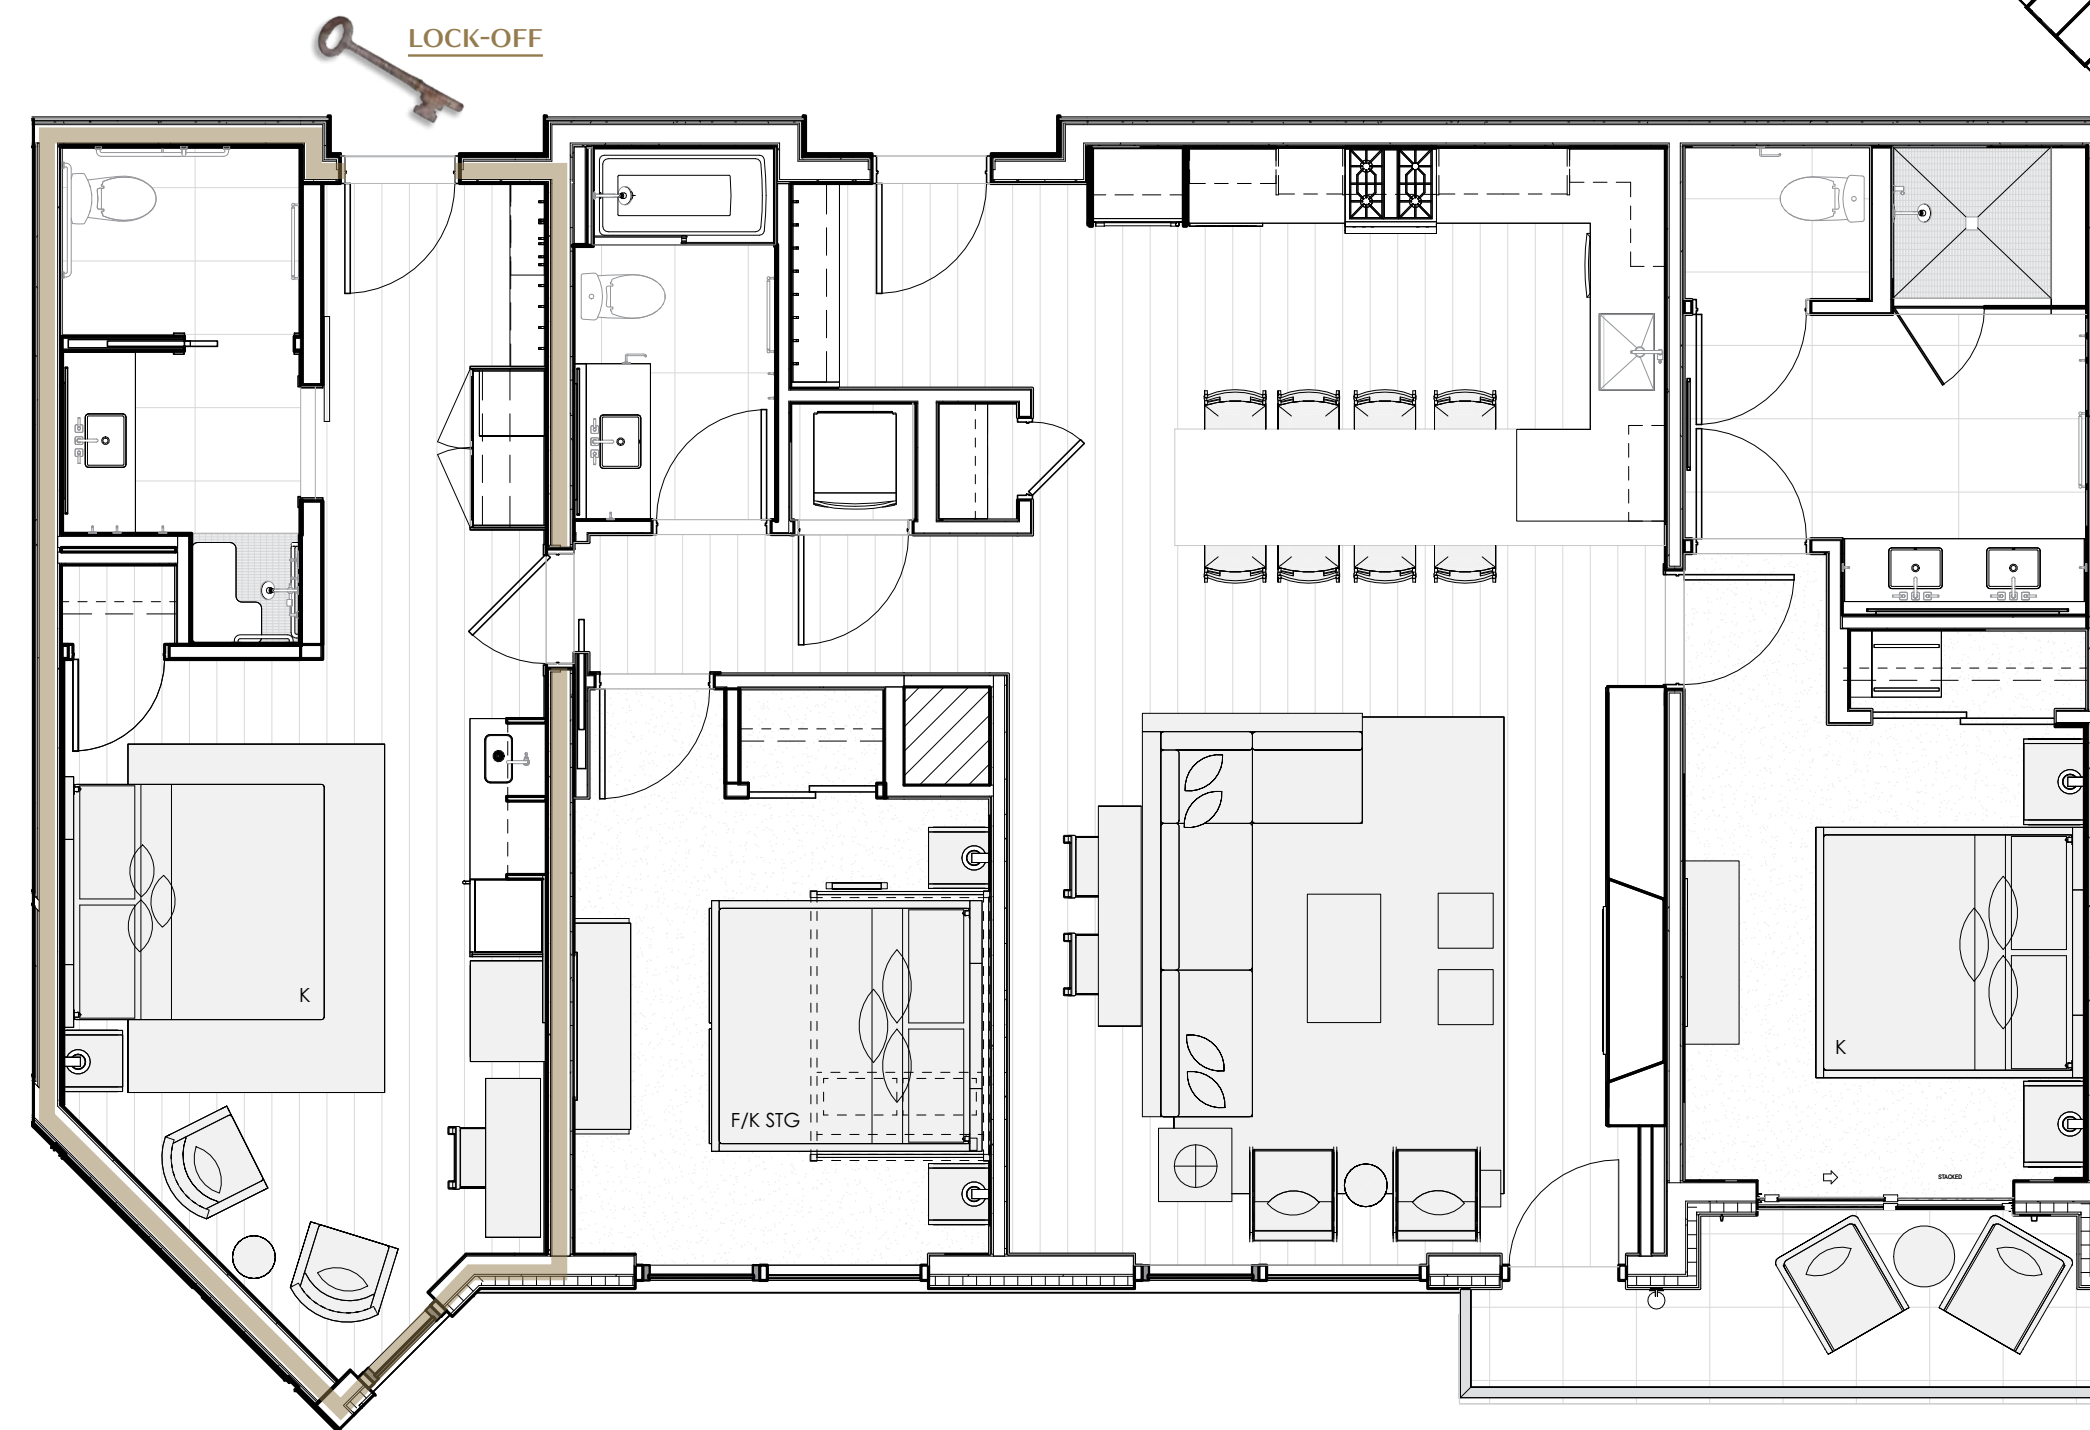

### SPECTACULAR INDOOR/OUTDOOR LIVING

- Floor-to-ceiling windows facing the Viceroy resort and a balcony accessible from both the great room area and primary bedroom.

### CHIC SLOPE-SIDE LUXURY

- Finely detailed interiors showcasing light wood flooring and millwork, natural stones, decorative porcelain tiles, blackened steel accents and specialty lighting.
- Four-fixture primary bathroom with gracious shower and enclosed washroom.
- Spacious secondary bedroom with full over king bunk.

### LOCK-OFF SUITE

- Flexibly planned to maximize rental options.
- Wet bar with undercounter refrigerator, microwave, sink and housewares.
- King bedding plus lounge seating and dining/workstation banquet.
- Bathroom with accessible shower, enclosed washroom and roll-under vanity.
- Contains Accessible mobility features.

3  
BEDROOMS  
Including Lock-Off

3  
BATHROOMS

1,711  
SQUARE FEET

Viceroy Resort Side