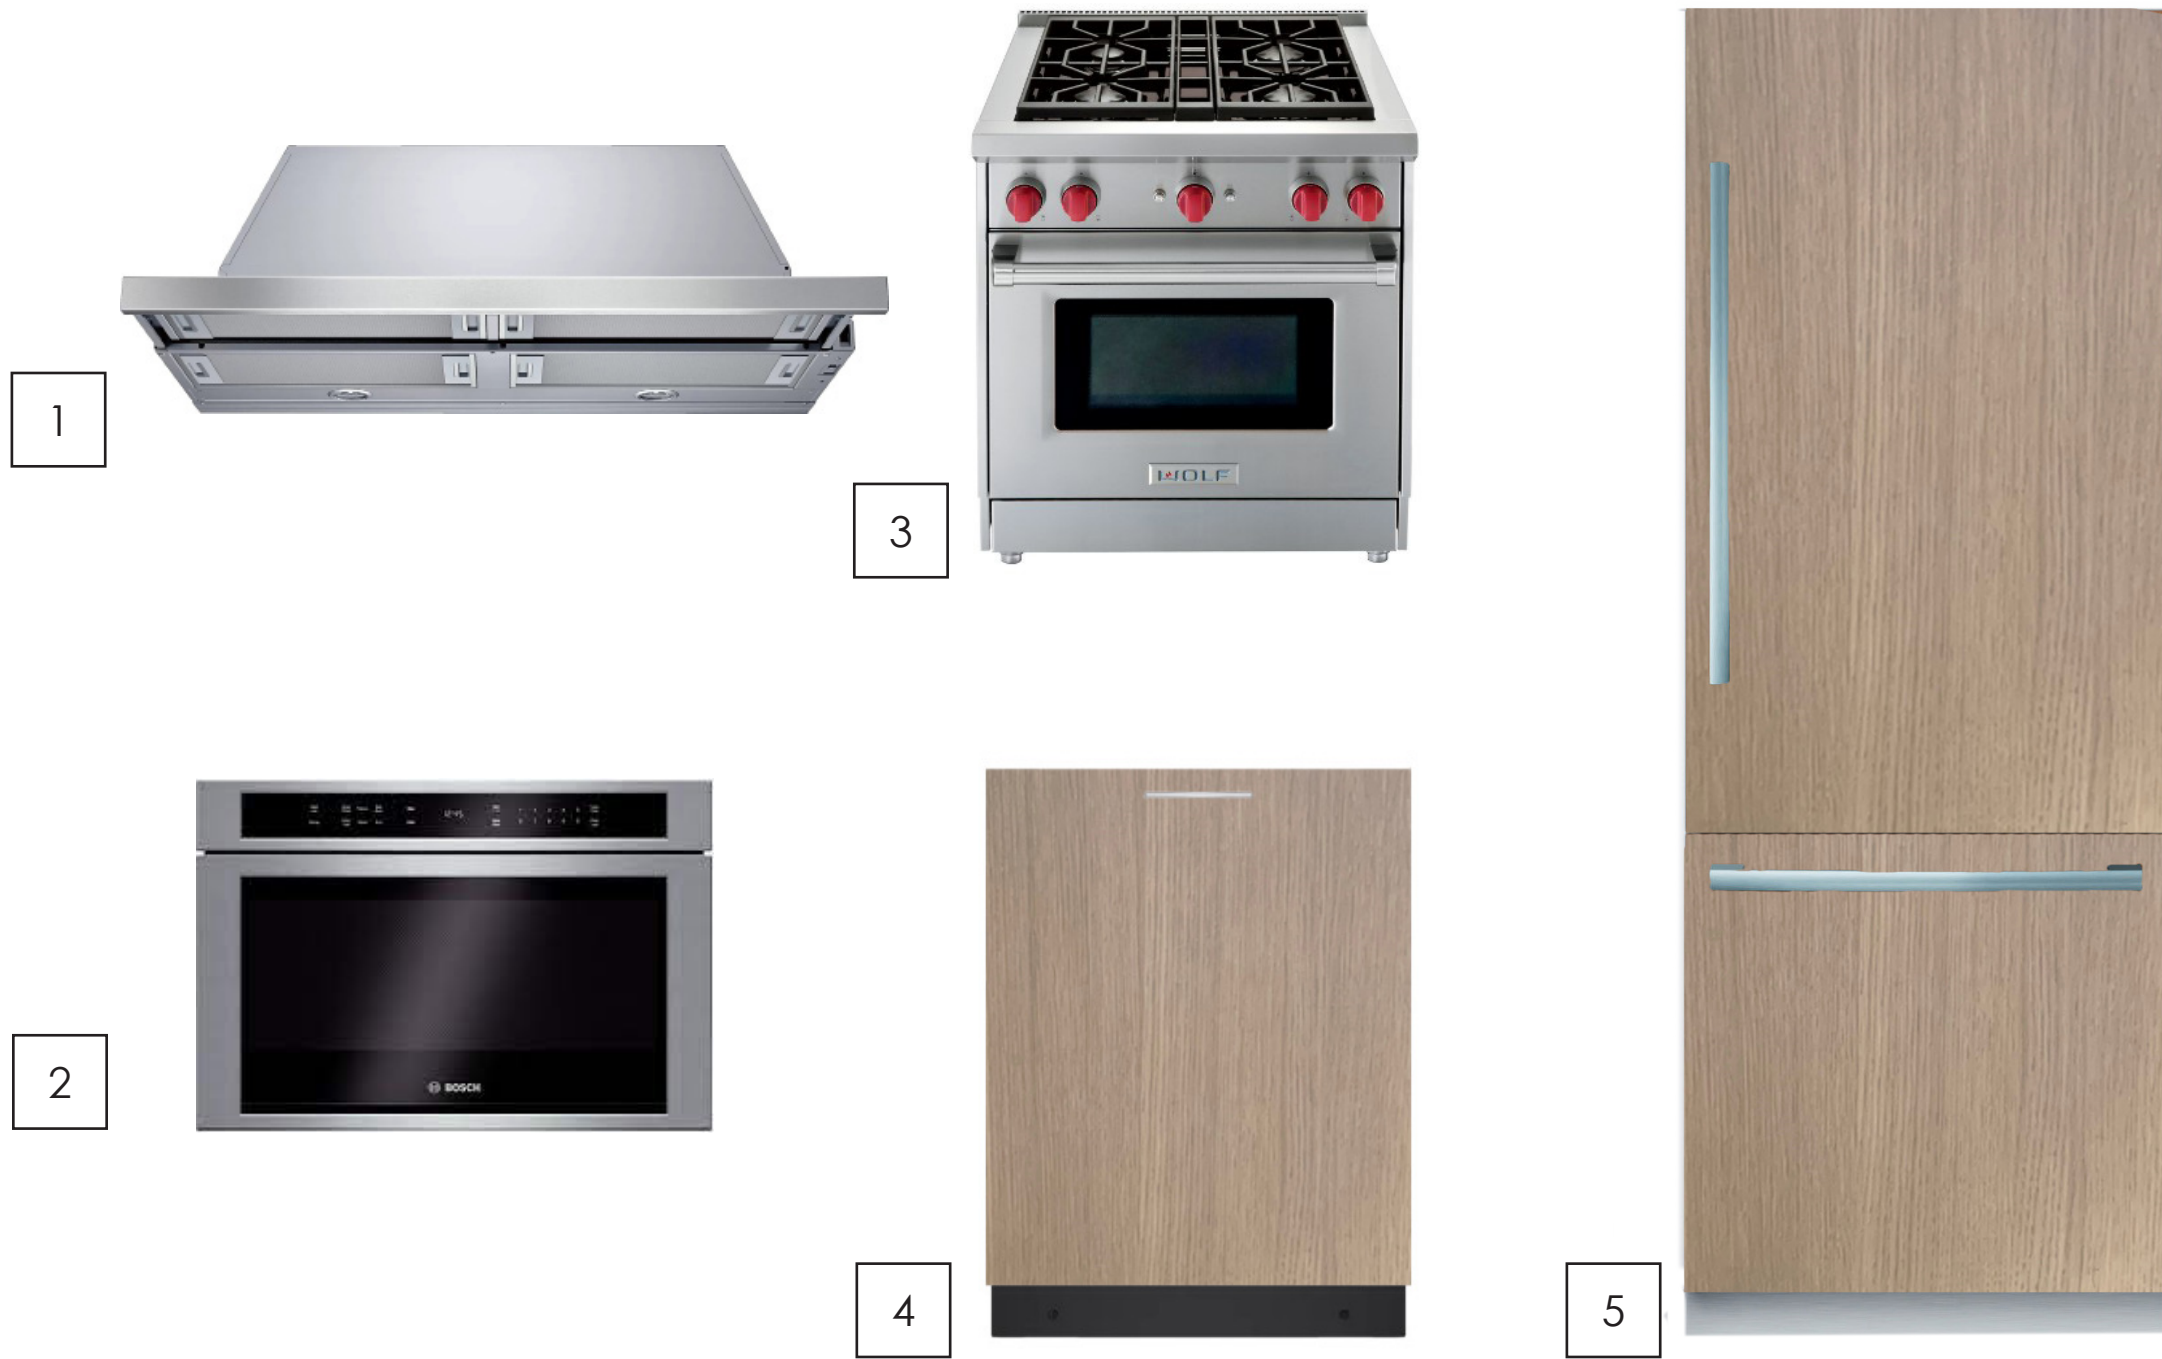

HOOD

1

Manufacturer: Bosch
Style: 500 series pull-out hood
Size: 30" W
Finish: Stainless Steel

MICROWAVE

2

Manufacturer: Bosch
Style: 800 Series Microwave
Size: 24" W
Finish: Stainless Steel

GAS RANGE

3

Manufacturer: Wolf
Style: 30" Gas Range
Size: 30" W
Finish: Stainless Steel

DISHWASHER

4

Manufacturer: Bosch
Style: 800 SERIES DISHWASHER
Size: 24" W
Panel Ready

REFRIGERATOR

5

Manufacturer: Bosch
Style: Benchmark Built-In Bottom Freezer Refrigerator
Size: 30" W
Panel Ready