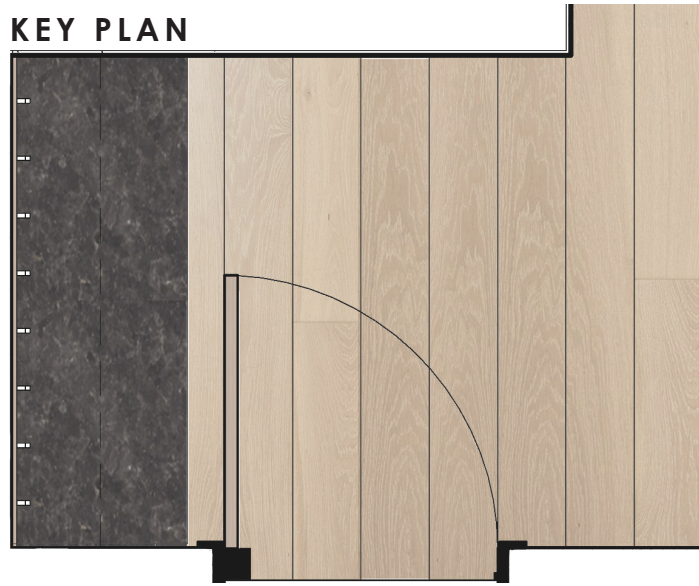

KEY PLAN

INTERIOR DOOR STYLE

Manufacturer: Trustile
 Style: TMIR5000
 Material: White Oak
 Color: Custom Stained to Coordinate with Wood Flooring
 Size: 7'6"H

WALL PAINT

Manufacturer: Sherwin Williams
 Color: Pearly White
 Finish: Eggshell