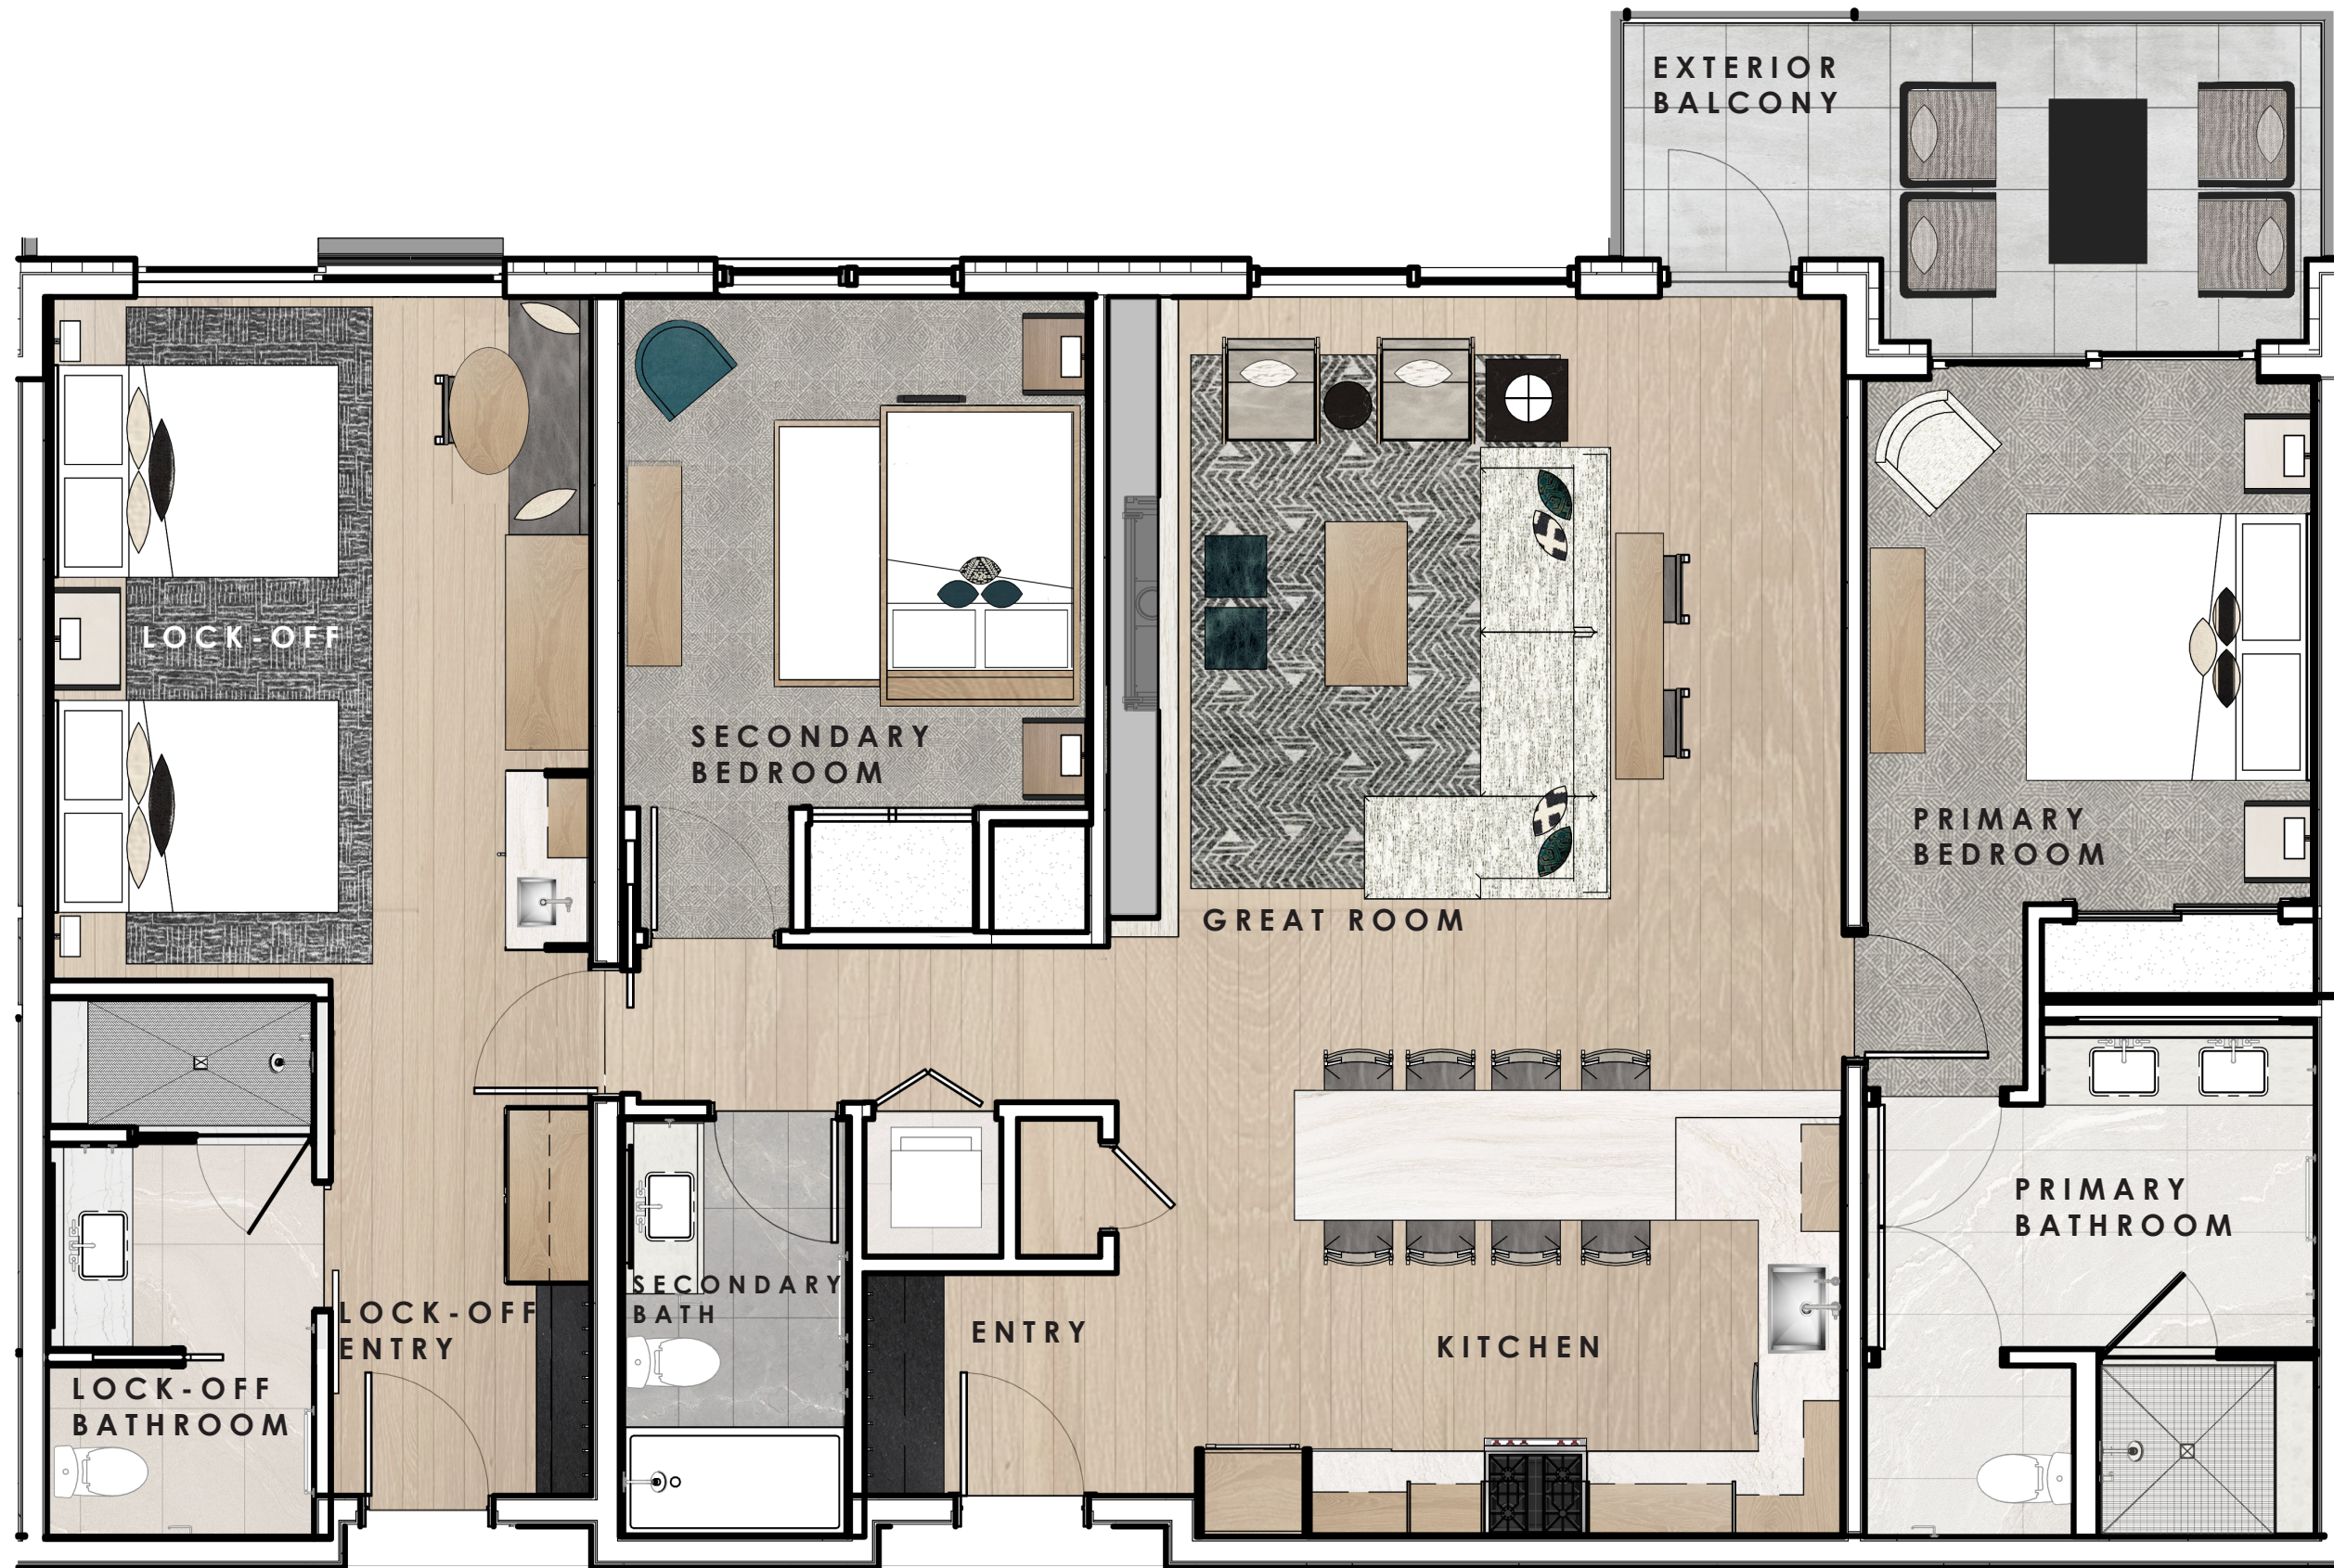

KEY PLAN

INTERIOR DOOR STYLE

Manufacturer: Trustile
 Style: TMIR5000
 Material: White Oak
 Color: Custom Stained to Coordinate with Wood Flooring
 Size: 7'6"H

WALL PAINT

Manufacturer: Sherwin Williams
 Color: Pearly White
 Finish: Eggshell

KEY PLAN

FLOOR PLANS, FURNITURE, AND ELEVATIONS ARE FOR REFERENCE TO REPRESENT FINISHES AND VARY BY PLAN

1

HORIZONTAL WOOD PANELING
 Manufacturer: Bella Cita Walls/Joe Fleri
 Style: 1 Tone Planking
 Material: Brazilian Oak
 Color: Custom Stained to Coordinate with Wood Flooring
 Finish: Smooth Flooring Rated Urethane
 Size: 6.25" W Plank x Varying Lengths