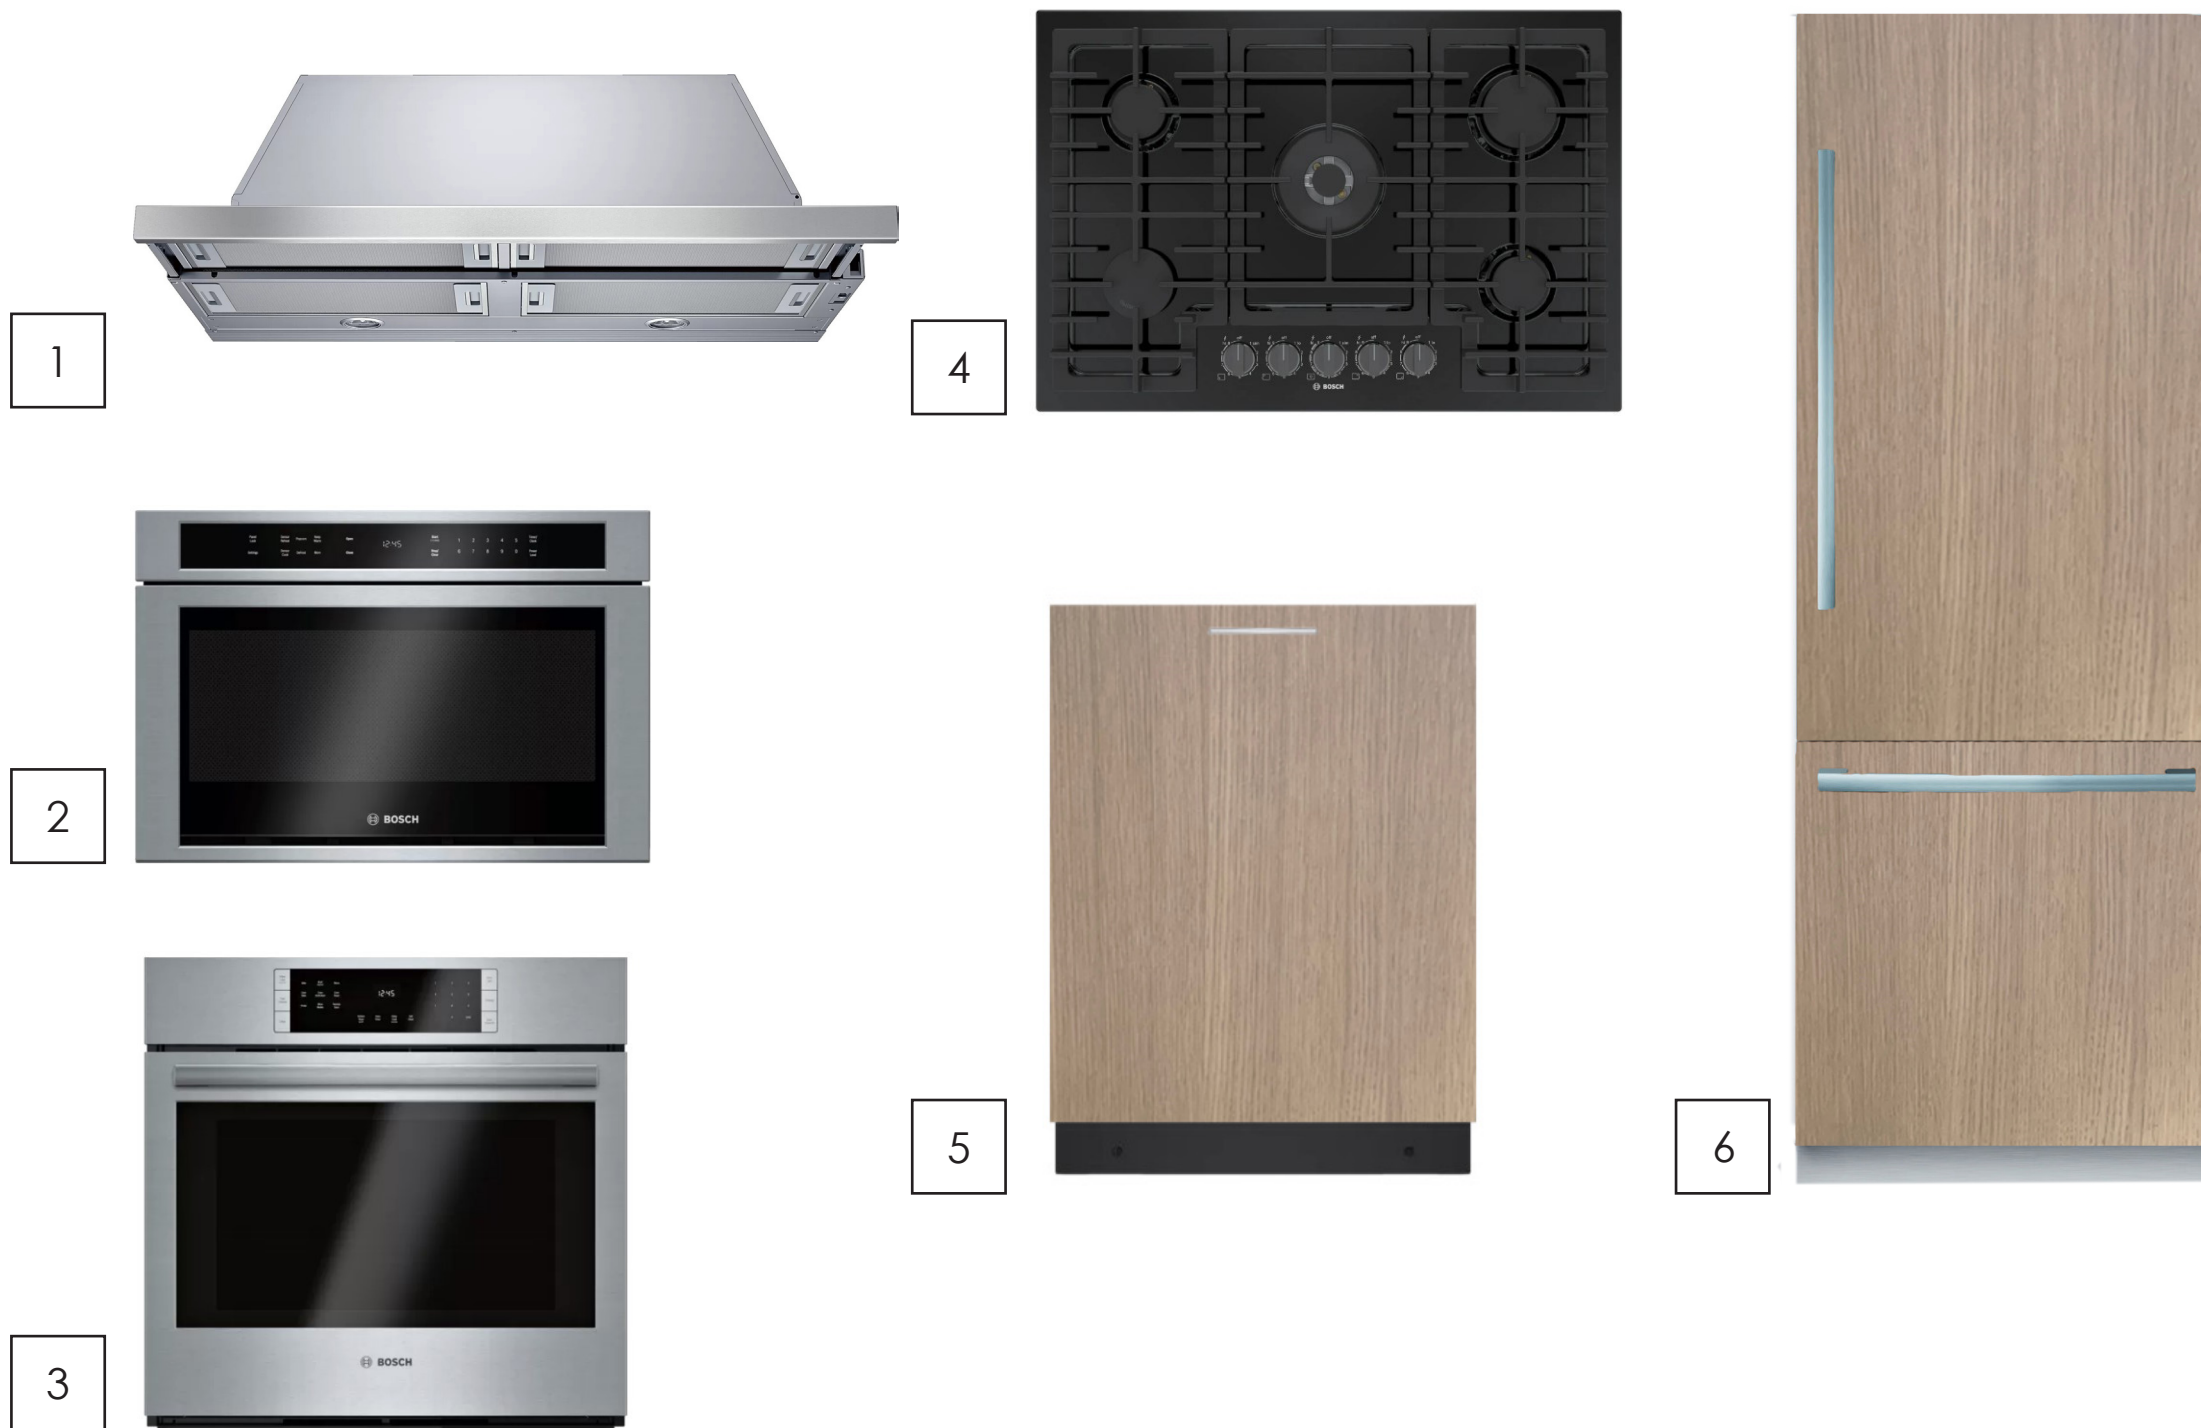

HOOD

1
Manufacturer: Bosch
Style: 500 series pull-out hood
Size: 30" W
Finish: Stainless Steel

MICROWAVE

2
Manufacturer: Bosch
Style: 800 Series Microwave
Size: 24" W
Finish: Stainless Steel

OVEN

3
Manufacturer: Bosch
Style: 800 Series Single Wall Oven
Size: 30" W
Finish: Stainless Steel

COOKTOP

4
Manufacturer: Bosch
Style: 800 Series Gas Cooktop
Size: 30" W

DISHWASHER

5
Manufacturer: Bosch
Style: 800 SERIES DISHWASHER
Size: 24" W
Panel Ready

REFRIGERATOR

6
Manufacturer: Fisher & Paykel
Style: Built-In Bottom Freezer Refrigerator
Size: 30" W
Panel Ready