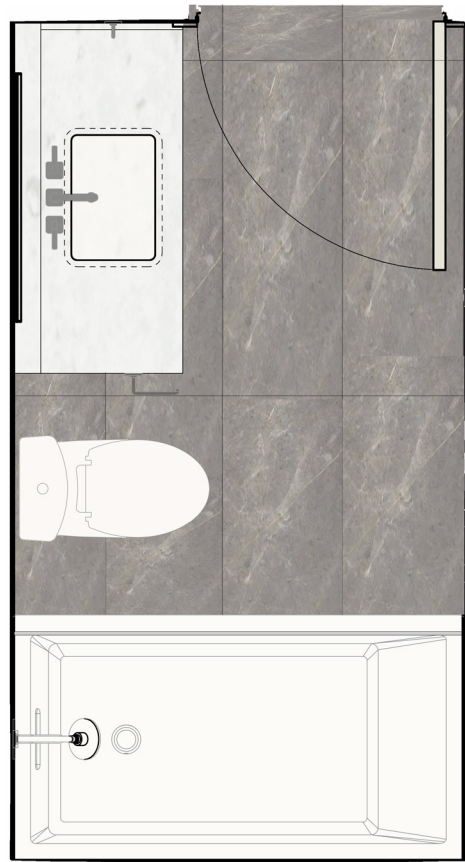

KEY PLAN

ELEVATION

FLOOR PLANS AND ELEVATIONS ARE FOR REFERENCE TO REPRESENT FINISHES AND VARY BY PLAN

WALL TILE

Manufacturer: Richards & Sterling
Style: Factory White
Material: Porcelain
Finish: Textured
Size: 12" W x 24" L

SHOWER FLOOR MOSAIC

Manufacturer: Ann Sacks
Style: Savoy Stacked Mosaic
Material: Ceramic Tile
Finish: Glazed
Color: Linen
Size: 1/4" W x 1" L

VANITY COUNTERTOP & BACKSPLASH

Manufacturer: Caesarstone
Style: Organic White
Material: Quartz
Finish: Polished
Size: 3 CM Exposed Slab, 2 CM Backsplash

FLOOR & BASE TILE

Manufacturer: Decorative Materials
Style: Amani Bronze
Material: Porcelain
Finish: Matte
Size: 16" W x 32" L (Floor), 6" W x 32" L (Base)

VANITY LED MIRROR

Manufacturer: Nova
Style: Nova LED Lighted Mirror
Size: Varies per Vanity

CABINET PULL

Manufacturer: Emtek
Style: Trail Pull
Finish: Satin Nickel
Size: 8"L