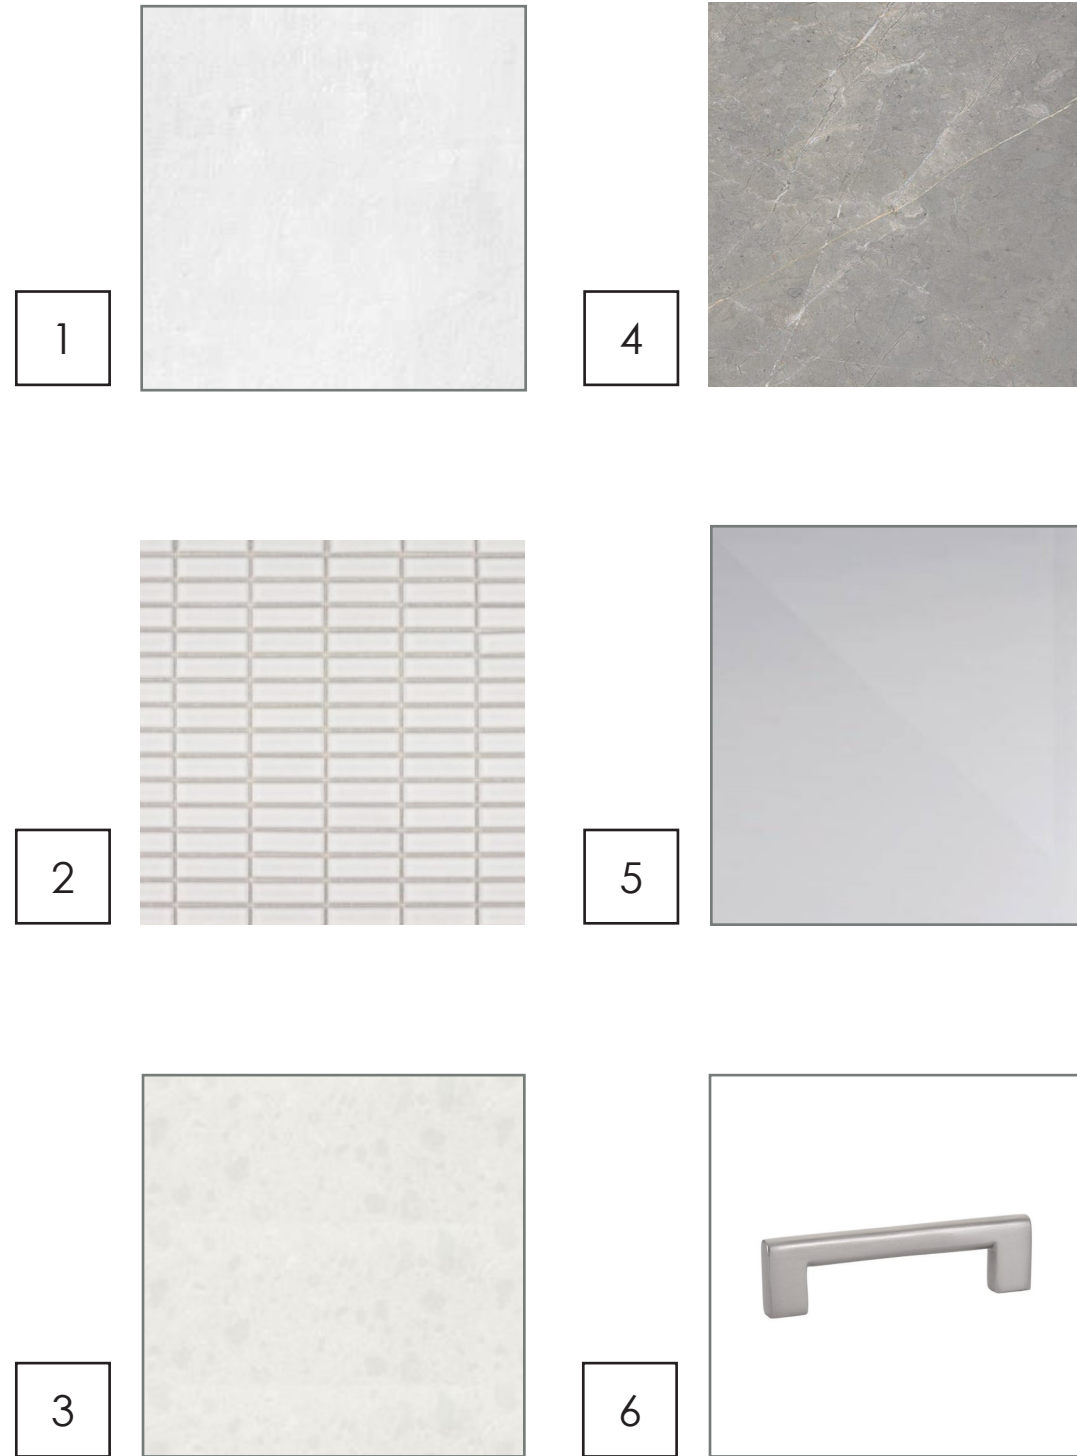

- 5 OVERALL CEILING PAINT**
 Manufacturer: Sherwin Williams
 Color: High Reflective White
 Finish: Flat

KEY PLAN

ELEVATION

FLOOR PLANS AND ELEVATIONS ARE FOR REFERENCE TO REPRESENT FINISHES AND VARY BY PLAN