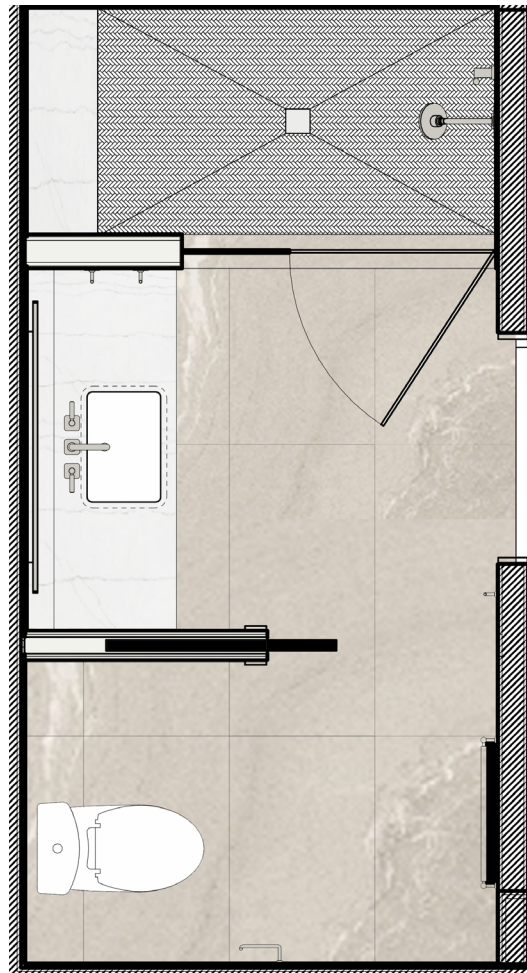

KEY PLAN

ELEVATION

FLOOR PLANS AND ELEVATIONS ARE FOR REFERENCE TO REPRESENT FINISHES AND VARY BY PLAN

1

4

2

5

3

6

WALL TILE

1

Manufacturer: Emilceramica
Style: Tele di Marmo Reloaded Onice Klimt
Material: Porcelain
Style/Finish: Doghe/Full Lappato
Size: 24" W x 48" L

VANITY COUNTERTOP, BACKSPLASH, BENCH SEAT

2

Manufacturer: Pental Quartz
Style: Listra
Material: Quartz
Finish: Polished
Size: 3 CM Exposed Edge, 2 CM Backsplash

SHOWER FLOOR MOSAIC

3

Manufacturer: Ann Sacks
Style: Savoy Herringbone Mosaic
Material: Ceramic
Finish: Glazed
Color: Linen
Size: 1/4" W x 1" L

FLOOR & BASE TILE

4

Manufacturer: Ergon
Style: Stonetalk Sand Martellata
Material: Porcelain
Finish: Naturale
SIZE: 24" W x 48" L (Floor), Cut to 6" W x 48" L (Base)

VANITY LED MIRROR

5

Manufacturer: Nova
Style: LED Lighted Mirror
Size: Varies per Vanity

CABINET PULL

6

Manufacturer: Emtek
Style: Trail Pull
Finish: Satin Nickel
Size: 8"L