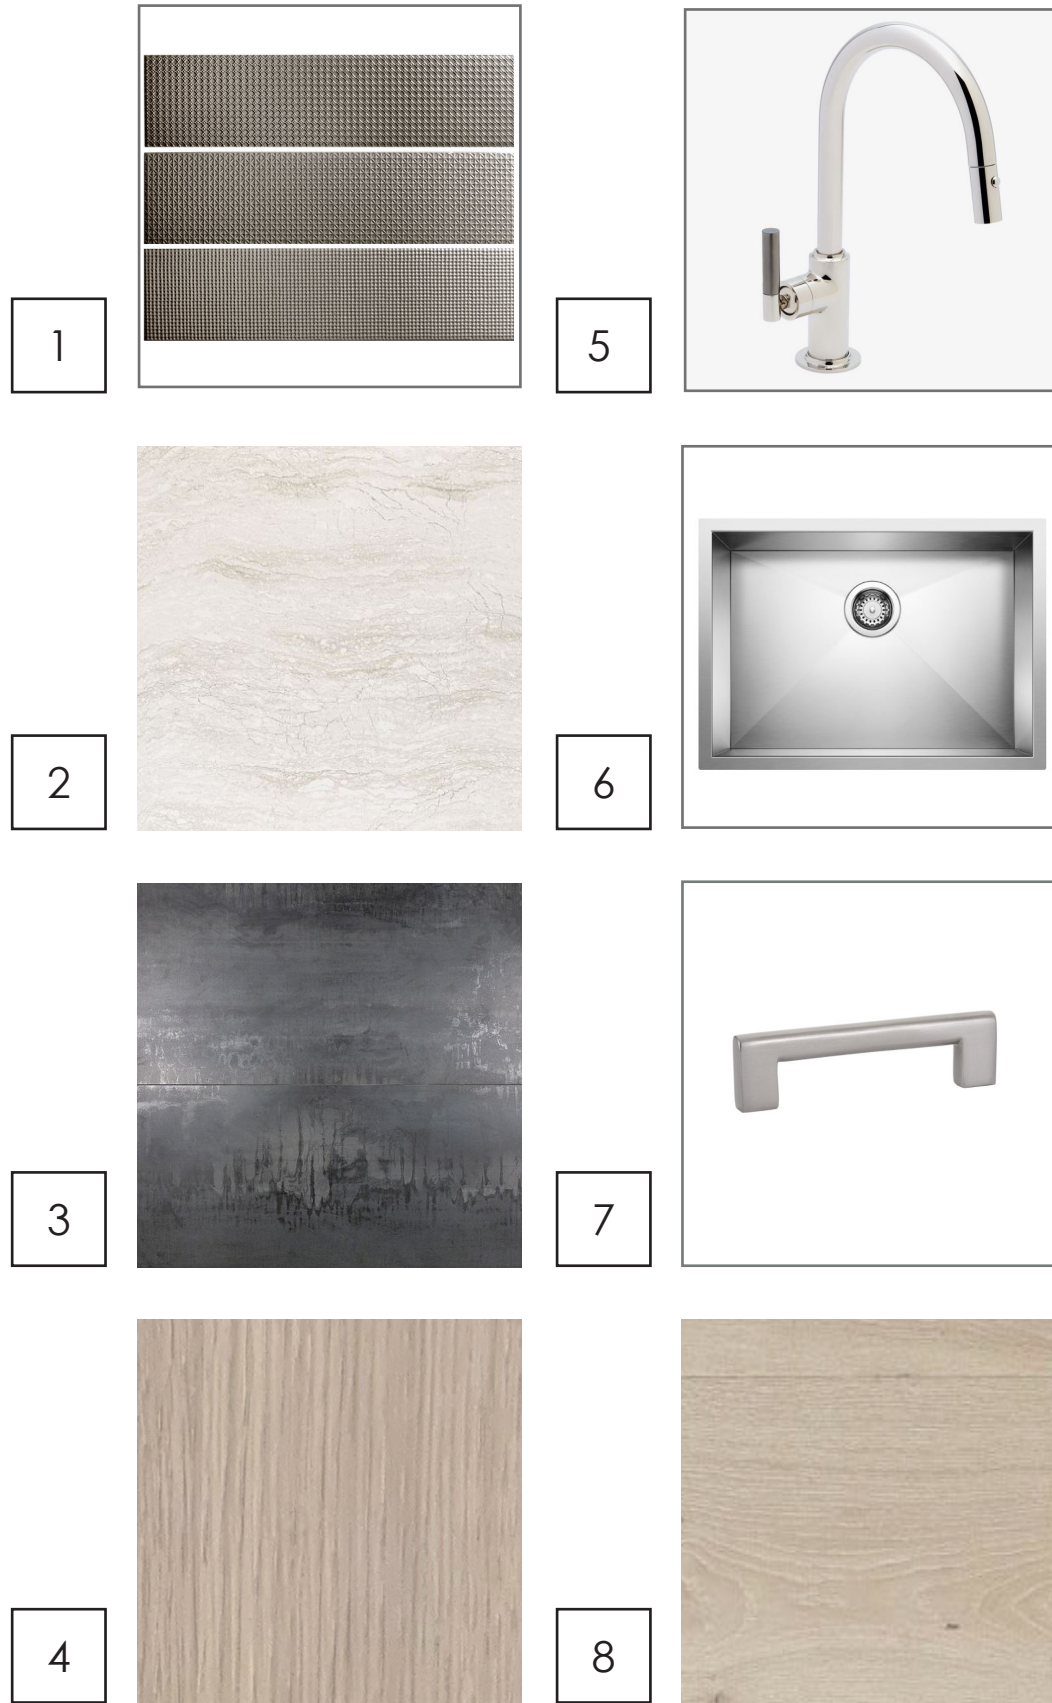

- **1 BACKSPASH TILE**
  Manufacturer: WOW
  Style: Textire Pattern Mix
  Color: Pewter
  Size: 2.5" W x 10" L
- **2 ISLAND & PERIMETER SLAB COUNTERTOP**
  Manufacturer: Cambria
  Style: Ironsbridge
  Material: Quartz
  Finish: Polished
  Size: 3 CM Exposed Edge, 2 CM for Backsplash
- **3 ISLAND BASE LEGS**
  Material: Blackened Steel
  Counter Height
- **4 SLAB CABINERY & DRAWERS**
  Manufacturer: Edge Construction Specialties
  Style: Slab
  Material: Rift White Oak
  Color: Custom Stain to Coordinate with Wood Flooring
  Finish: Standard
- **5 FAUCET**
  Manufacturer: Waterworks
  Style: Bond Gooseneck Faucet
  Finish: Matte Nickel with Dark Nickel Lever
  Size: 15 7/8" H x 9"D
- **6 SINK**
  Manufacturer: Blanco
  Style: Quatrus Kitchen Sink
  Color: Stainless Steel
  Size: 25" W x 18" D x 9" H
  32" W x 18" D x 9" H (Grand Penthouses: 651, 664)
- **7 CABINET PULL**
  Manufacturer: Emttek
  Style: Trail Pull
  Finish: Satin Nickel
  Size: 8"L
- **8 WOOD FLOORING**
  Manufacturer: Bella Cita/Joe Fleri
  Style: 9 Series Plus
  Material: European Oak
  Finish: Light Brush; Urethane; Matte
  Size: 9.5" W Plank x Varying Lengths