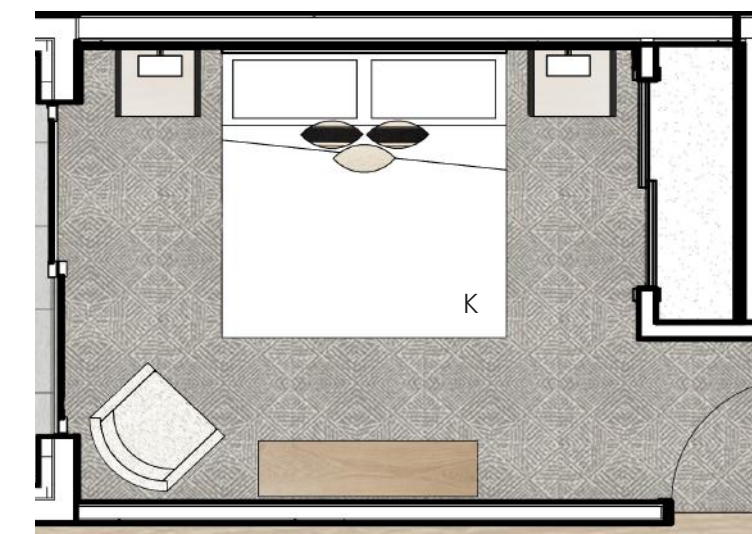

HEADBOARD & BED FRAME
Contract Grade Scone Leather
with Integrated Reading Lights

DECORATIVE BED PILLOWS
Performance Fabric: Entoto Stripe
Restoration Hardware Teton Merino
Wool Traced Geo Pillow Cover

KEY PLAN

FREESTANDING NIGHTSTANDS
Top: Cambria Charlestown
Matte Quartz
Frame: Blackened Steel
Drawer & Shelf: White Oak
Stained Natural Wheat

DRESSER *WHERE APPLICABLE
White Oak Stained Pecan with
Brushed Nickel Edge Pulls

END OF BED BENCH *WHERE APPLICABLE
Contract Grade Scone Leather
Feet: White Oak Stained Natural Wheat

CHAIR *WHERE APPLICABLE
Performance Grade Fabric: Mulem
Cloud Base: White Oak Stained
Natural Wheat

CHAIR LUMBAR PILLOW
Performance Fabric: Laponie Tibet