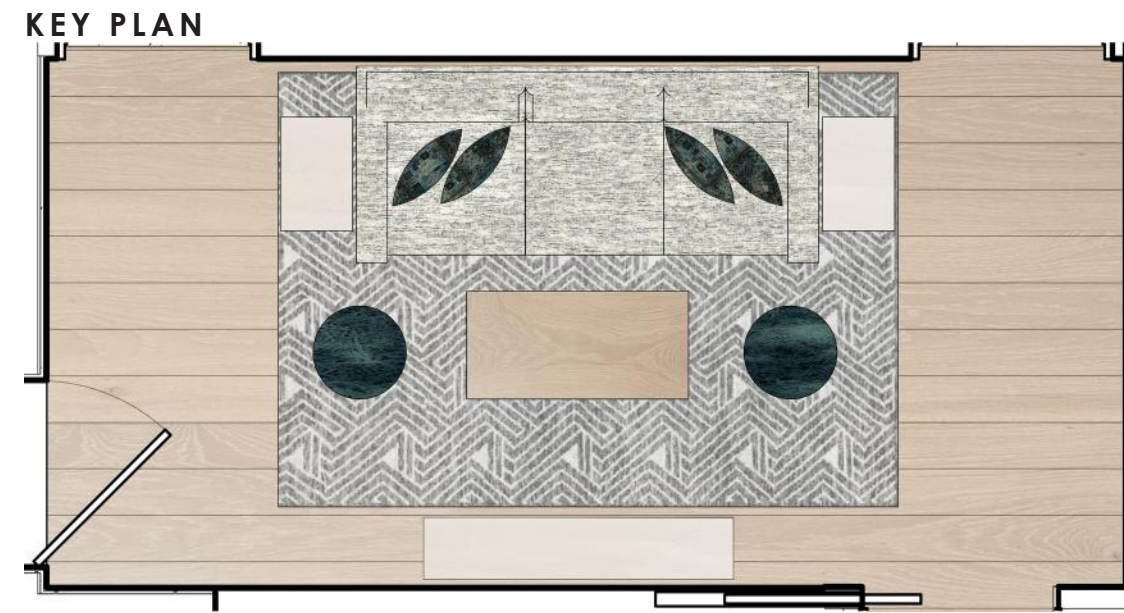

QUEEN SLEEPER SOFA
Performance Fabric: Frontier Frost
Base: White Oak Stained Natural Wheat