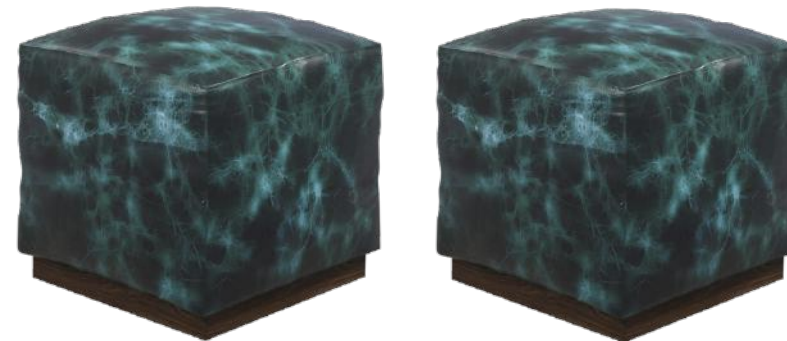

ARTIST'S CONCEPTUAL RENDERING

ARTIST'S CONCEPTUAL RENDERING; LAYOUT AND DETAILS VARY BY PLAN

GREAT ROOM

TABLE LAMP
Base: Bronze
Ivory Drum Shade

SIDE TABLE
White Oak Stained
Ebony with Solid
Surface Top

SECTIONAL THROW PILLOWS
Performance Fabrics:
Rio Indigo and Poles Celestes

KEY PLAN

AREA RUG
100% Wool Hand-Tufted

SECTIONAL
Hors Piste Acier Performance Fabric
Base: White Oak Stained Natural Wheat
**Residences will have Left-facing, Right-facing,
or U-Shaped sofa configuration and vary per plan*

COCKTAIL TABLE
White Oak Stained Natural Wheat
Base: Blackened Steel

**LOUNGE CHAIR
LUMBAR PILLOW**
Performance Fabric:
Laponie Tibet

SIDE TABLE
White Oak Stained Ebony

LOUNGE CHAIR
Contract Grade Scone Leather
Frame: White Oak Stained Pecan

OTTOMANS
Contract Grade Jade Leather
Base: White Oak Stained Ebony

WORKSTATION OTTOMAN **WHERE APPLICABLE*
Charcoal Contract Grade Leather
Base: White Oak Stained Natural Wheat

WORKSTATION DESK **WHERE APPLICABLE*
White Oak Stained Natural Wheat
Base: Blackened steel