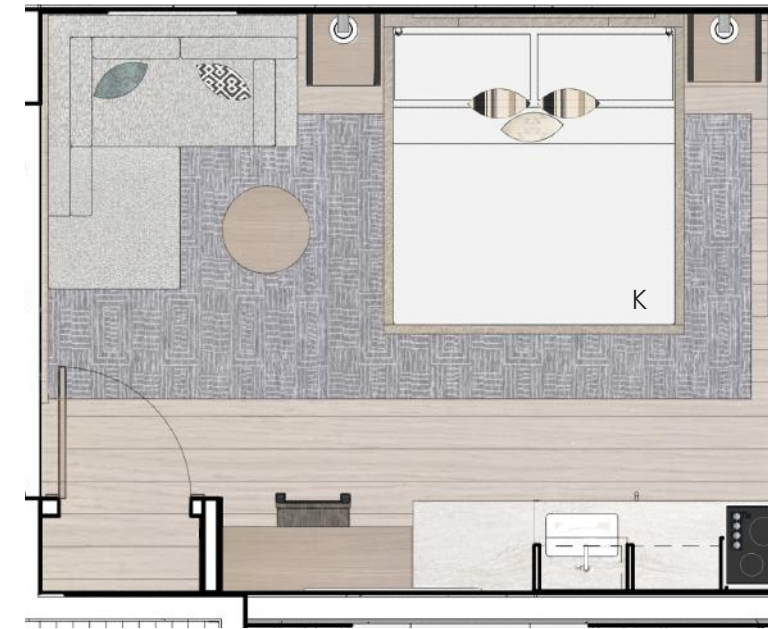

HEADBOARD & BED FRAME
 Contract Grade Scone Leather
 with Integrated Reading Lights

DECORATIVE PILLOW COVERS
 Restoration Hardware Teton Merino
 Wool Pillow Covers

KEY PLAN

**FREESTANDING
 NIGHTSTANDS**
 Top: Cambria Charlestown
 Matte Quartz
 Frame: Blackened Steel
 Drawer & Shelf: White Oak
 Stained Natural Wheat