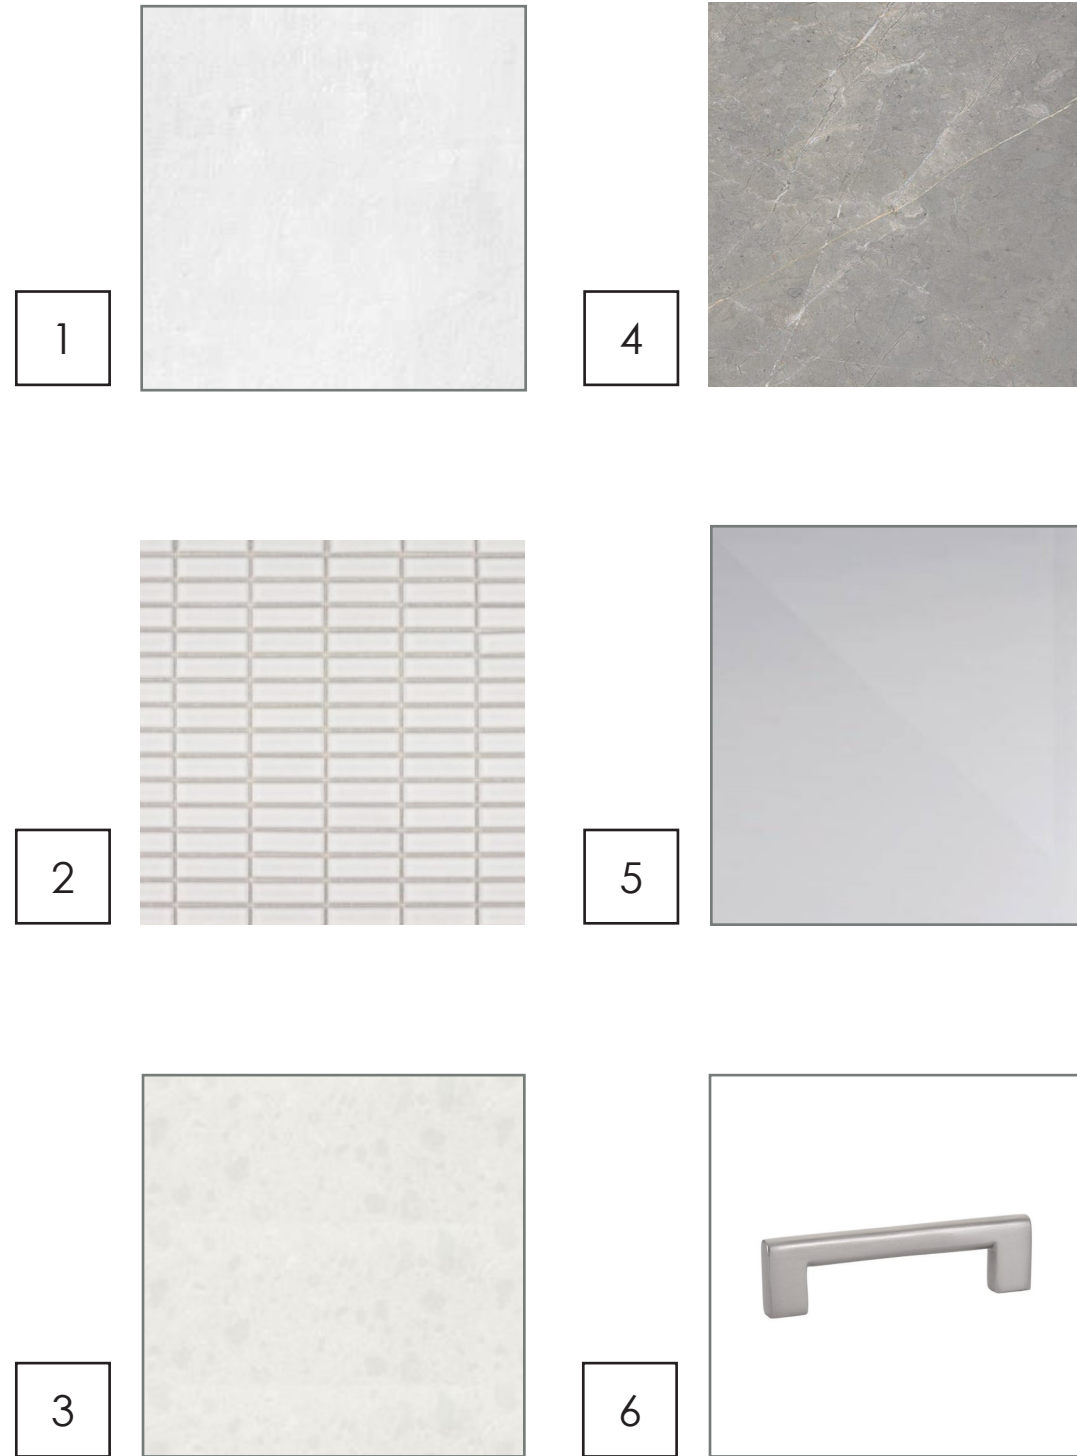

WALL TILE

Manufacturer: Richards & Sterling
Style: Factory White
Material: Porcelain
Finish: Textured
Size: 12" W x 24" L

SHOWER FLOOR MOSAIC

Manufacturer: Ann Sacks
Style: Savoy Stacked Mosaic
Material: Ceramic Tile
Finish: Glazed
Color: Linen
Size: 1/4" W x 1" L

VANITY COUNTERTOP & BACKSPLASH

Manufacturer: Caesarstone
Style: Organic White
Material: Quartz
Finish: Polished
Size: 3 CM Exposed Slab, 2 CM Backsplash

FLOOR & BASE TILE

Manufacturer: Decorative Materials
Style: Amani Bronze
Material: Porcelain
Finish: Matte
Size: 16" W x 32" L (Floor), 6" W x 32" L (Base)

VANITY LED MIRROR

Manufacturer: Nova
Style: Nova LED Lighted Mirror
Size: Varies per Vanity

CABINET PULL

Manufacturer: Emtek
Style: Trail Pull
Finish: Satin Nickel
Size: 8"L