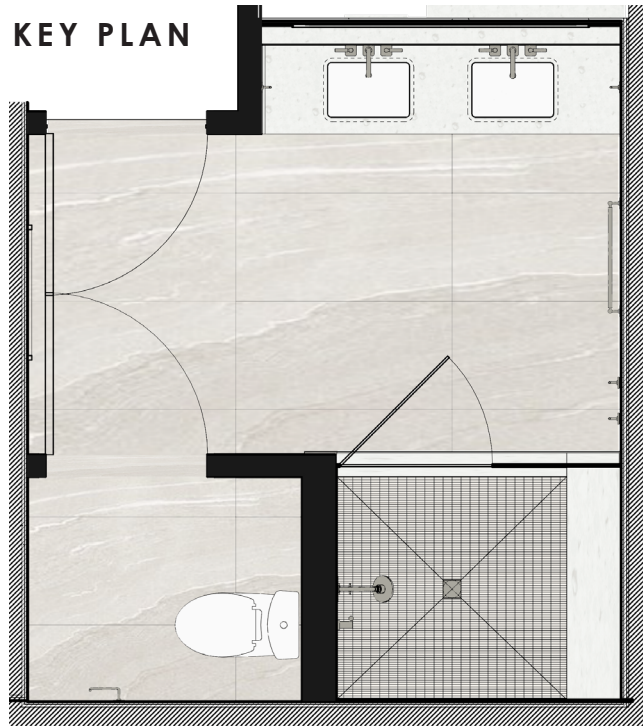

**KEY PLAN**

**ELEVATION**

FLOOR PLANS, FURNITURE, AND ELEVATIONS ARE FOR REFERENCE TO REPRESENT FINISHES AND VARY BY PLAN

- 1** **CARPET**  
 Manufacturer: Brintons  
 Size: .37" Thickness  
 Material: 100% Wool
- 2** **WOOD WALL PLANKING**  
 Manufacturer: Bella Cita Walls/Joe Fleri  
 Style: 2 Tone Planking  
 Material: Brazilian Oak  
 Color: Custom Stained to Coordinate with Wood Flooring, (Darker) (Lighter)
- 3** **BEDROOM SCONCE**  
 Manufacturer: Custom  
 Finish: Brushed Nickel  
 Shade: White Linen  
 Size: 15" H x 8" W
- 4** **OVERALL WALL PAINT**  
 Manufacturer: Sherwin Williams  
 Color: Pearly White  
 Finish: Eggshell
- 5** **OVERALL CEILING PAINT**  
 Manufacturer: Sherwin Williams  
 Color: High Reflective White  
 Finish: Flat

**KEY PLAN**

**ELEVATION**

FLOOR PLANS AND ELEVATIONS ARE FOR REFERENCE TO REPRESENT FINISHES AND VARY BY PLAN

1

4

2

5

3