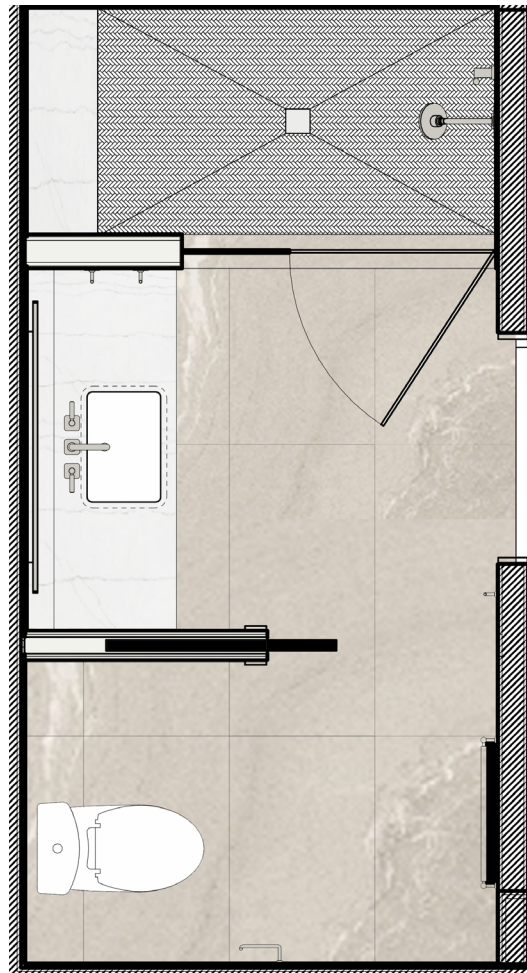

4

**ELECTRIC COOKTOP**  
Manufacturer: Bosch  
Style: 500 Series Electric Cooktop,  
Surface Mount Without Frame  
Size: 24"W  
\*Only in Residences 255 & 355

2

4

**KEY PLAN**

**ELEVATION**

FLOOR PLANS AND ELEVATIONS ARE FOR REFERENCE TO REPRESENT FINISHES AND VARY BY PLAN