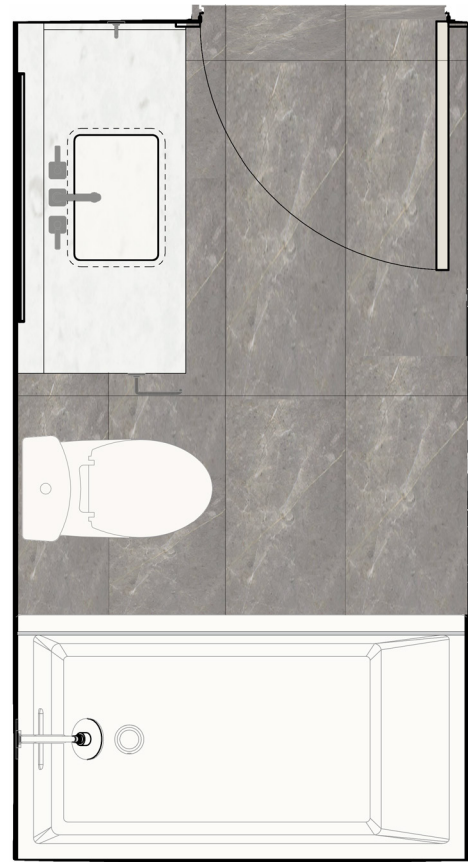

KEY PLAN

ELEVATION

FLOOR PLANS AND ELEVATIONS ARE FOR REFERENCE TO REPRESENT FINISHES AND VARY BY PLAN

WALL TILE

Manufacturer: Richards & Sterling
Style: Factory White
Material: Porcelain
Finish: Textured
Size: 12" W x 24" L

SHOWER FLOOR MOSAIC

Manufacturer: Ann Sacks
Style: Savoy Stacked Mosaic
Material: Ceramic Tile
Finish: Glazed
Color: Linen
Size: 1/4" W x 1" L

VANITY COUNTERTOP & BACKSPLASH

Manufacturer: Caesarstone
Style: Organic White
Material: Quartz
Finish: Polished
Size: 3 CM Exposed Slab, 2 CM Backsplash

FLOOR & BASE TILE

Manufacturer: Decorative Materials
Style: Amani Bronze
Material: Porcelain
Finish: Matte
Size: 16" W x 32" L (Floor), 6" W x 32" L (Base)

VANITY LED MIRROR

Manufacturer: Nova
Style: Nova LED Lighted Mirror
Size: Varies per Vanity

CABINET PULL

Manufacturer: Emtek
Style: Trail Pull
Finish: Satin Nickel
Size: 8"L