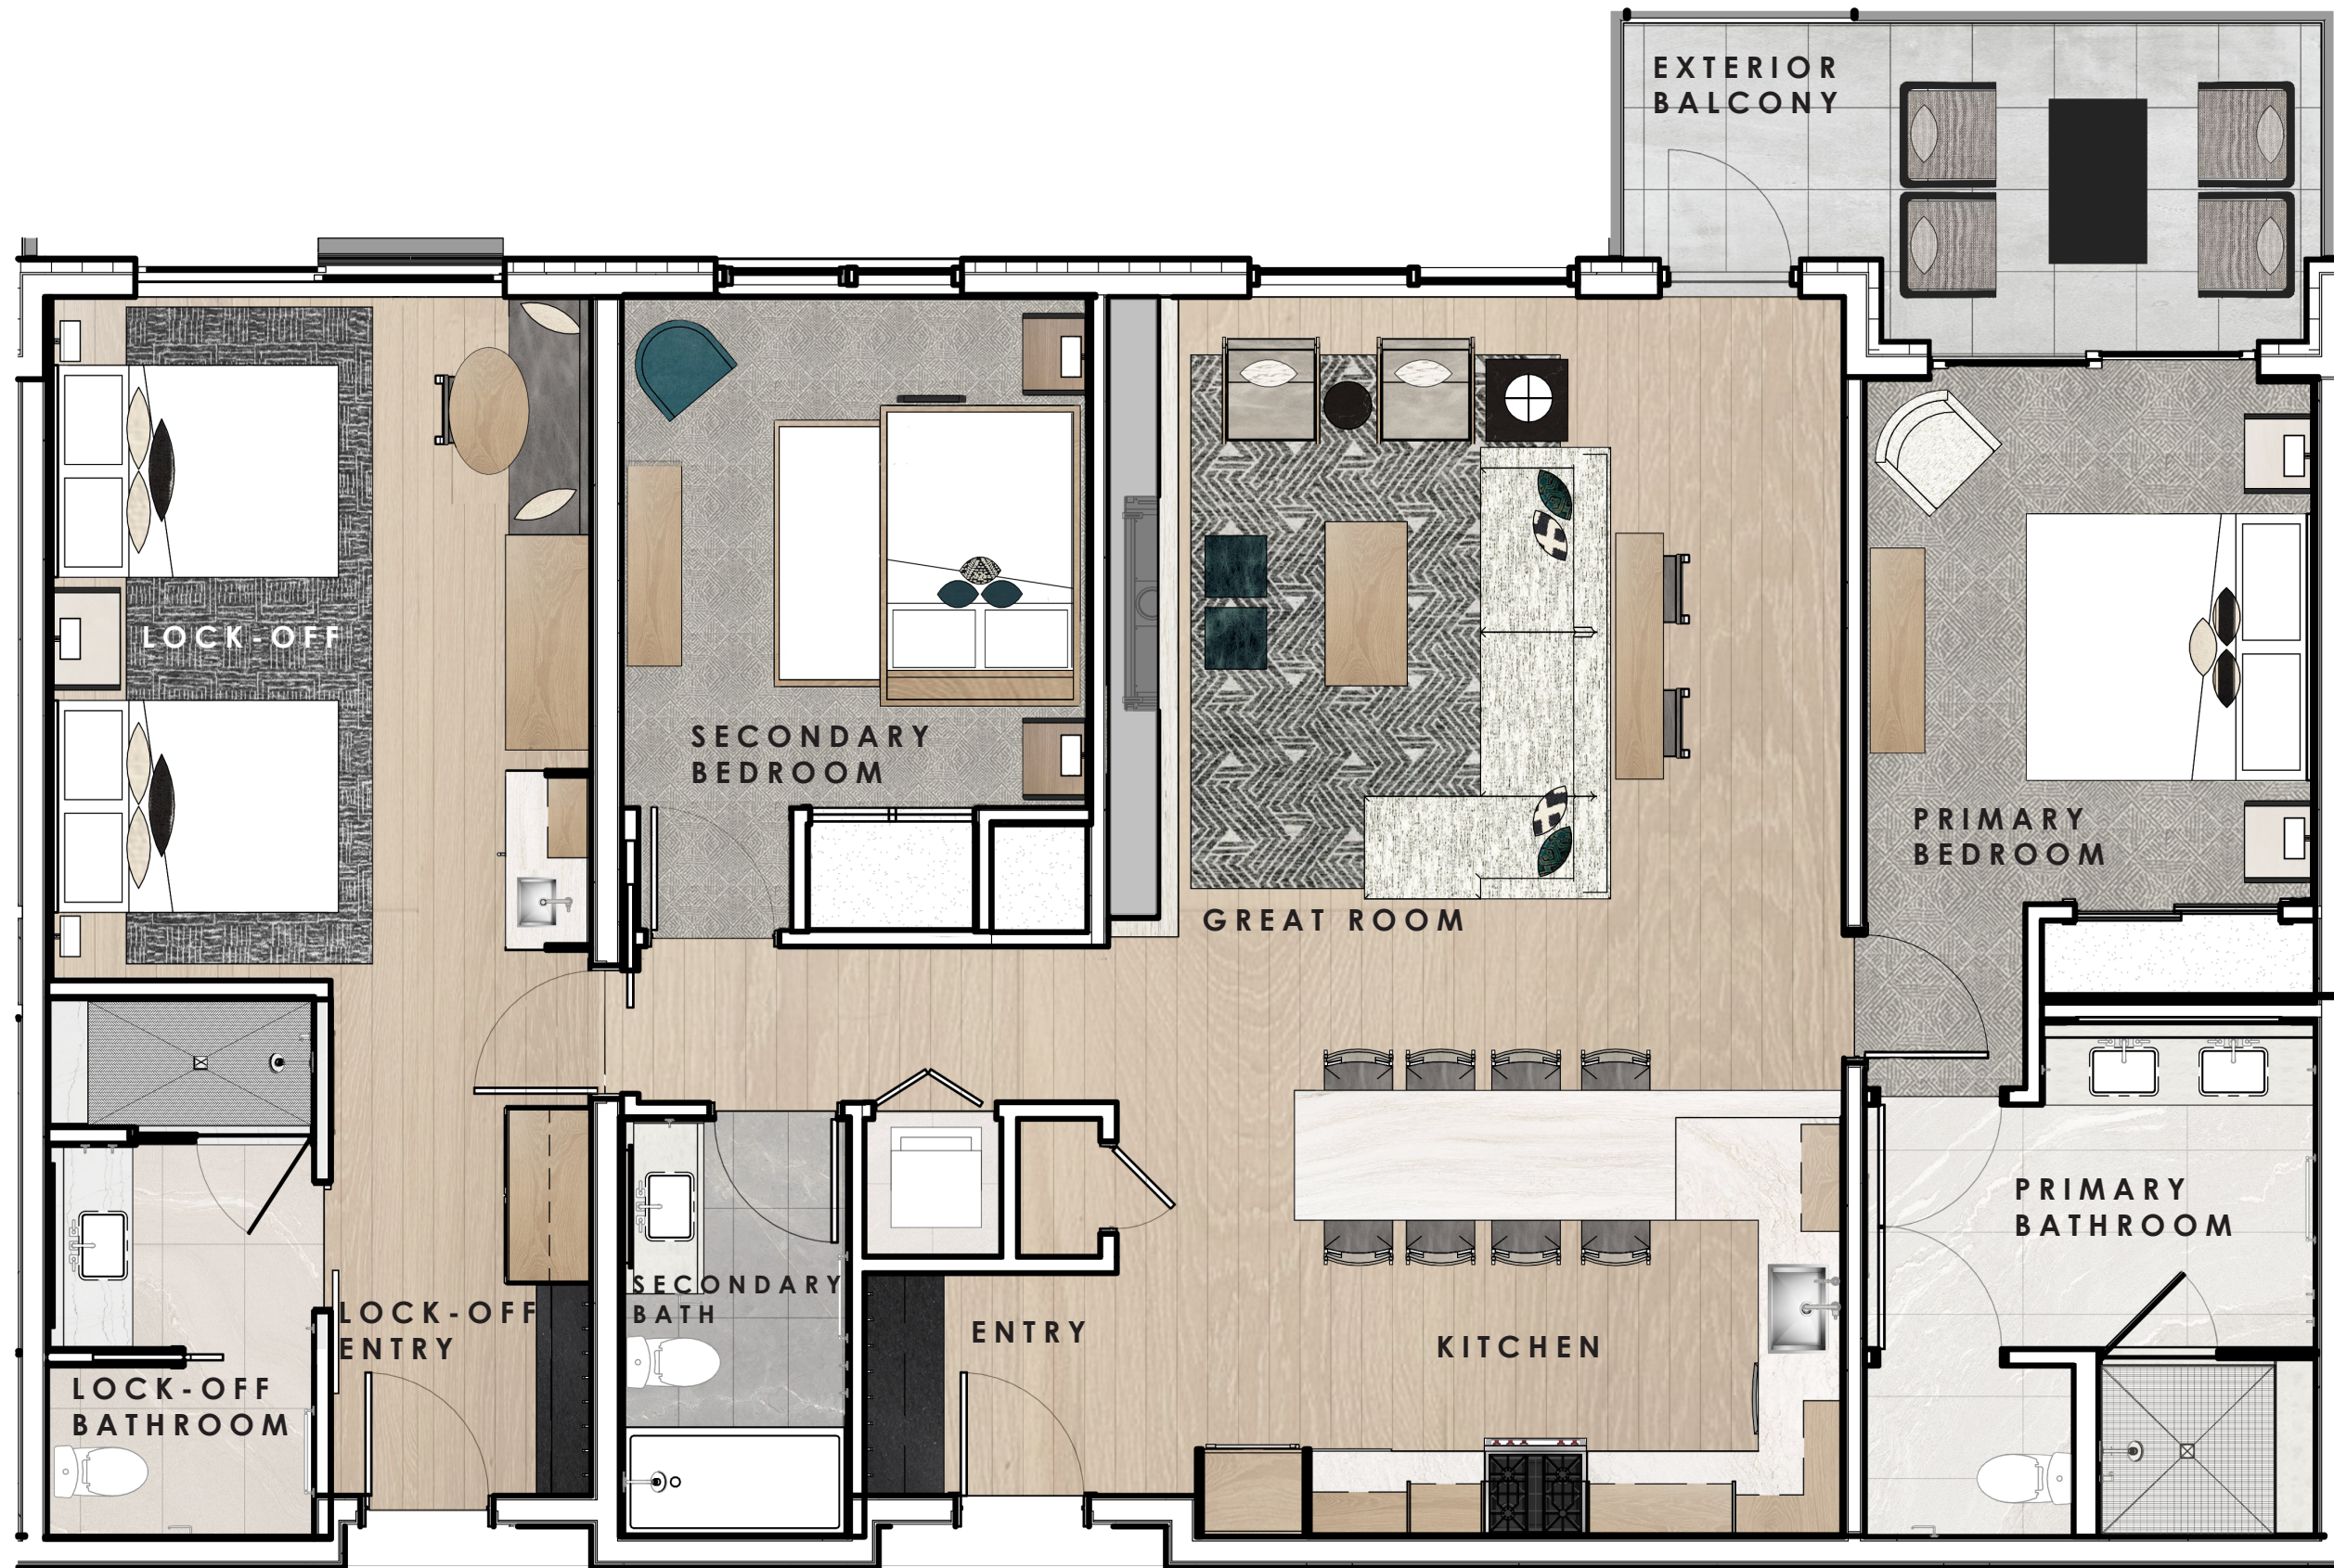

# CIRQUE X VICEROY

RESIDENCES SNOWMASS

ARTIST'S CONCEPTUAL RENDERING

ARTIST'S CONCEPTUAL RENDERING; LAYOUT AND DETAILS VARY BY PLAN

ARTIST'S CONCEPTUAL RENDERING; LAYOUT AND DETAILS VARY BY PLAN

ARTIST'S CONCEPTUAL RENDERING; LAYOUT AND DETAILS VARY BY PLAN

**KEY PLAN**

FLOOR PLANS AND ELEVATIONS ARE FOR REFERENCE TO REPRESENT FINISHES AND VARY BY PLAN

**INTERIOR DOOR STYLE**

Manufacturer: Trustile  
 Style: TMIR5000  
 Material: White Oak  
 Color: Custom Stained to Coordinate with Wood Flooring  
 Size: 7'6"H