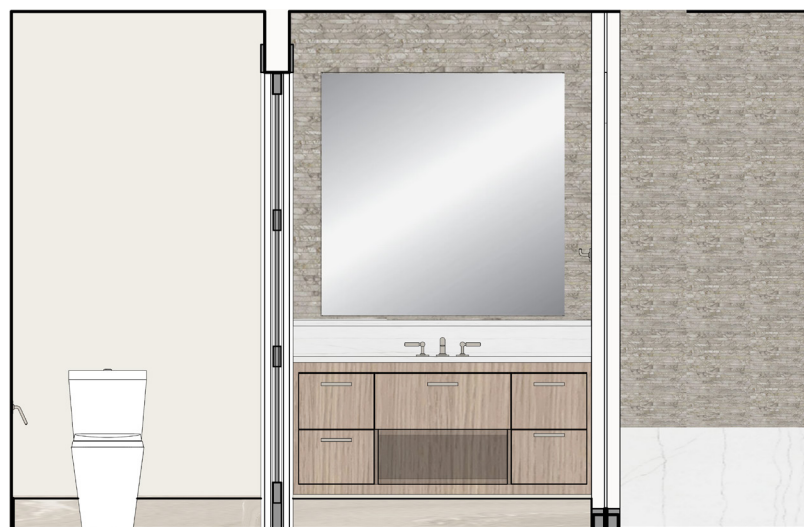

4

**ELECTRIC COOKTOP**  
Manufacturer: Bosch  
Style: 500 Series Electric Cooktop,  
Surface Mount Without Frame  
Size: 24"W  
\*Only in Residences 255 & 355

2

4

**KEY PLAN**

**ELEVATION**

FLOOR PLANS AND ELEVATIONS ARE FOR REFERENCE TO REPRESENT FINISHES AND VARY BY PLAN