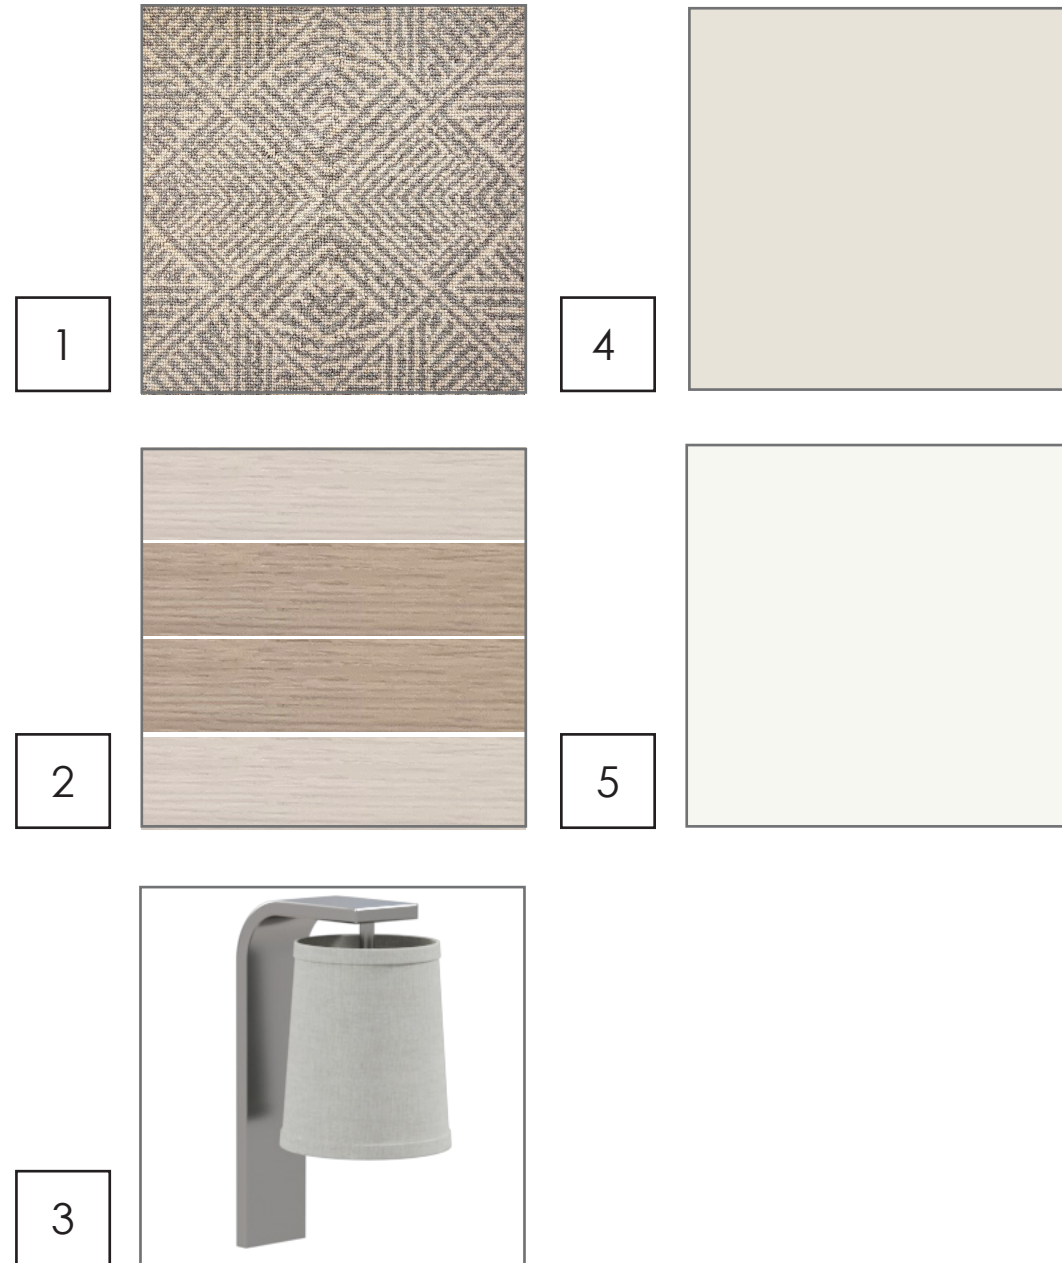

**KEY PLAN**

**ELEVATION**

FLOOR PLANS, FURNITURE, AND ELEVATIONS ARE FOR REFERENCE TO REPRESENT FINISHES AND VARY BY PLAN

- 1** **CARPET**  
 Manufacturer: Brintons  
 Size: .37" Thickness  
 Material: 100% Wool
- 2** **WOOD WALL PLANKING**  
 Manufacturer: Bella Cita Walls/Joe Fleri  
 Style: 2 Tone Planking  
 Material: Brazilian Oak  
 Color: Custom Stained to Coordinate with Wood Flooring, (Darker) (Lighter)
- 3** **BEDROOM SCONCE**  
 Manufacturer: Custom  
 Finish: Brushed Nickel  
 Shade: White Linen  
 Size: 15" H x 8" W
- 4** **OVERALL WALL PAINT**  
 Manufacturer: Sherwin Williams  
 Color: Pearly White  
 Finish: Eggshell
- 5** **OVERALL CEILING PAINT**  
 Manufacturer: Sherwin Williams  
 Color: High Reflective White  
 Finish: Flat