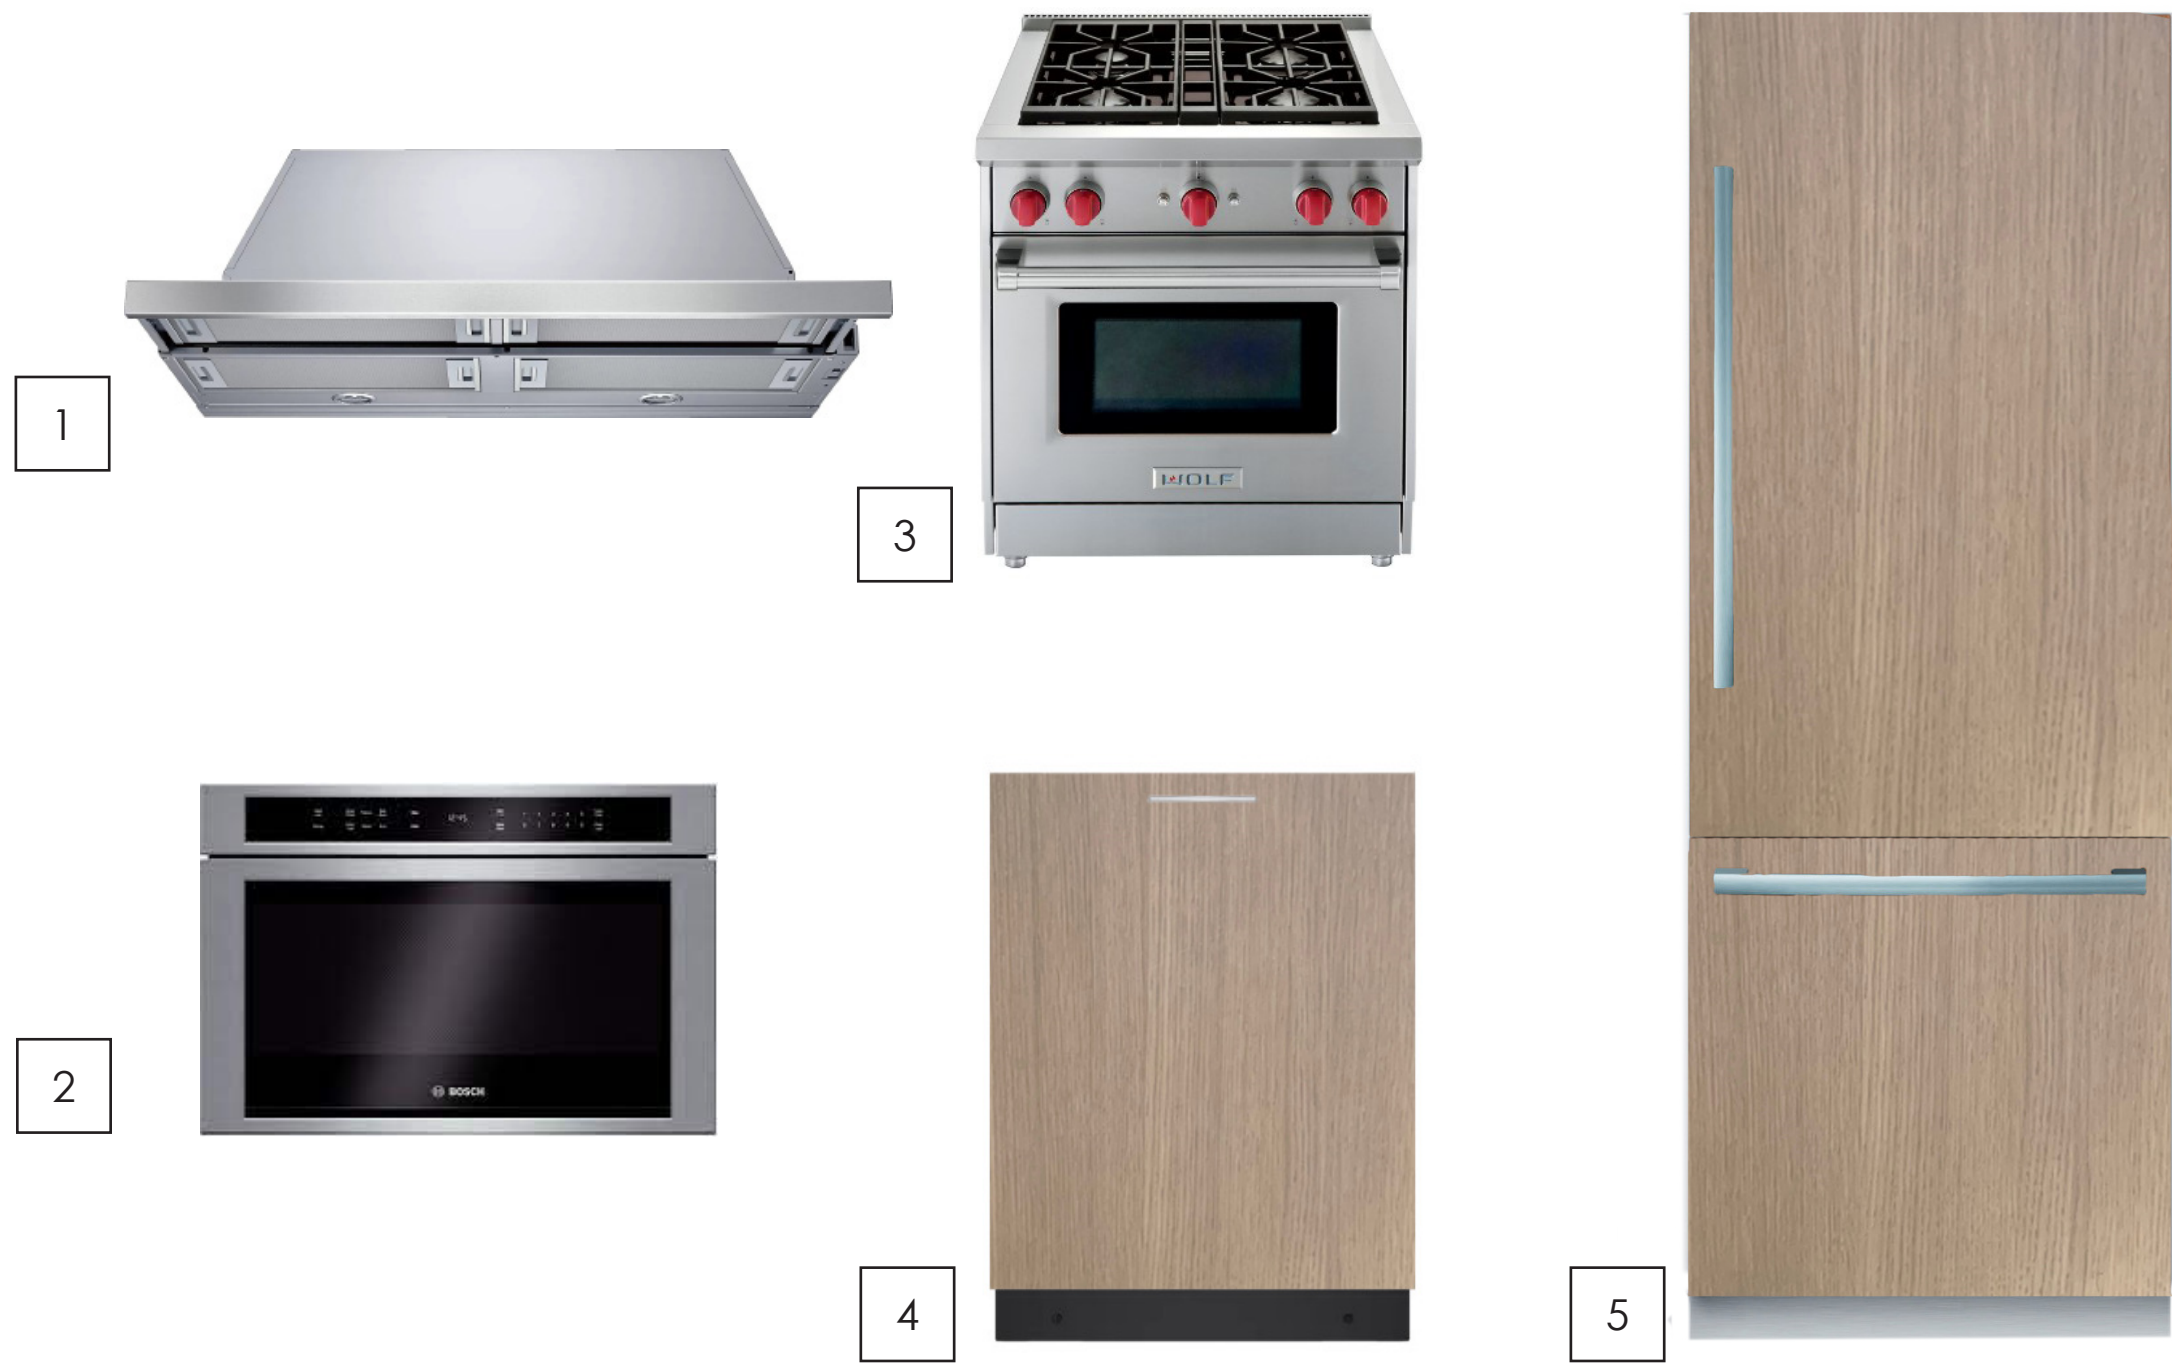

HOOD

1

Manufacturer: Bosch
Style: 500 series pull-out hood
Size: 30" W
Finish: Stainless Steel

MICROWAVE

2

Manufacturer: Bosch
Style: 800 Series Microwave
Size: 24" W
Finish: Stainless Steel

GAS RANGE

3

Manufacturer: Wolf
Style: 30" Gas Range
Size: 30" W
Finish: Stainless Steel

DISHWASHER

4

Manufacturer: Bosch
Style: 800 SERIES DISHWASHER
Size: 24" W
Panel Ready

REFRIGERATOR

5

Manufacturer: Bosch
Style: Benchmark Built-In Bottom Freezer Refrigerator
Size: 30" W
Panel Ready