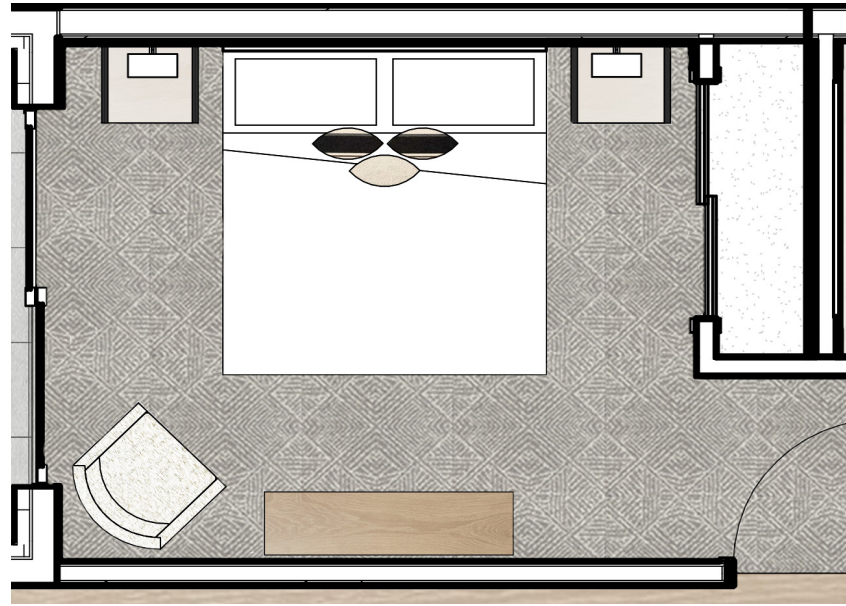

KEY PLAN

ELEVATION

FLOOR PLANS, FURNITURE, AND ELEVATIONS ARE FOR REFERENCE TO REPRESENT FINISHES AND VARY BY PLAN

- **1** **CARPET**
  Manufacturer: Brintons
  Size: .37" Thickness
  Material: 100% Wool
- **2** **WOOD WALL PLANKING**
  Manufacturer: Bella Cita Walls/Joe Fleri
  Style: 2 Tone Planking
  Material: Brazilian Oak
  Color: Custom Stained to Coordinate with Wood Flooring, (Darker) (Lighter)
- **3** **BEDROOM SCONCE**
  Manufacturer: Custom
  Finish: Brushed Nickel
  Shade: White Linen
  Size: 15" H x 8" W
- **4** **OVERALL WALL PAINT**
  Manufacturer: Sherwin Williams
  Color: Pearly White
  Finish: Eggshell
- **5** **OVERALL CEILING PAINT**
  Manufacturer: Sherwin Williams
  Color: High Reflective White
  Finish: Flat