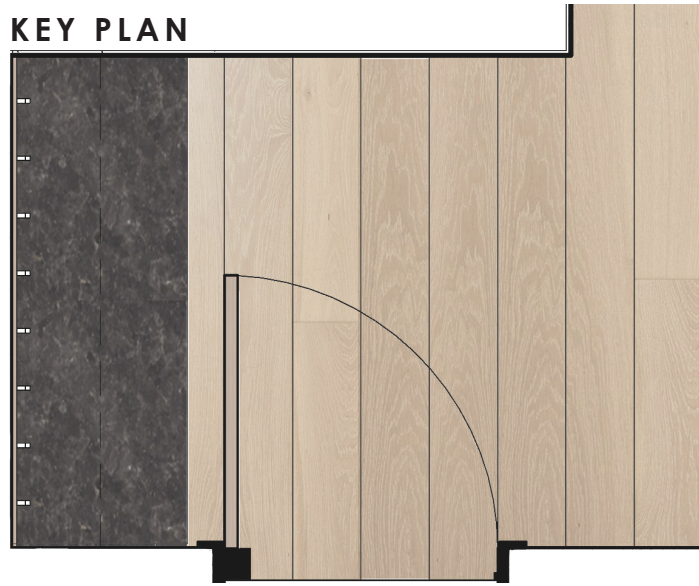

**KEY PLAN**

FLOOR PLANS AND ELEVATIONS ARE FOR REFERENCE TO REPRESENT FINISHES AND VARY BY PLAN

**INTERIOR DOOR STYLE**

Manufacturer: Trustile  
 Style: TMIR5000  
 Material: White Oak  
 Color: Custom Stained to Coordinate with Wood Flooring  
 Size: 7'6"H