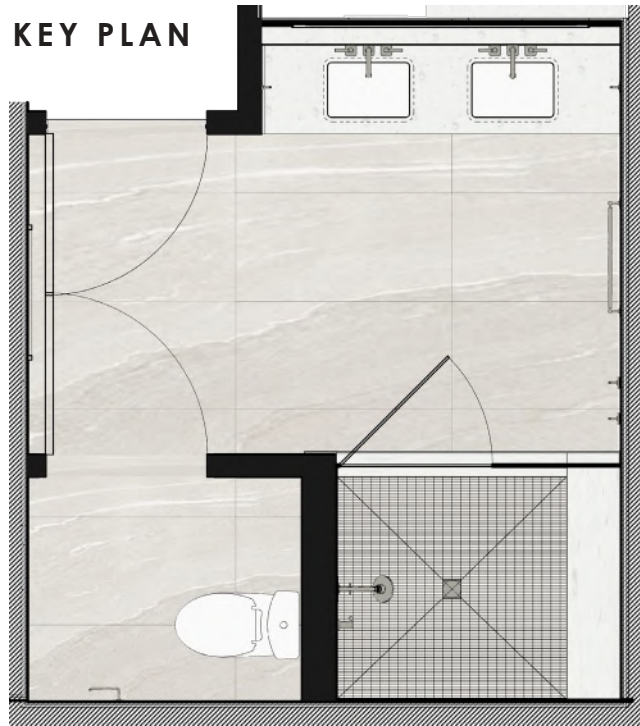

KEY PLAN

ELEVATION

FLOOR PLANS AND ELEVATIONS ARE FOR REFERENCE TO REPRESENT FINISHES AND VARY BY PLAN

1

4

2

5

3

6

WALL TILE

1

Manufacturer: Emilamerica
Style: Tele di Marmo Statuario
Material: Porcelain
Finish: Polished
Color: Statuario Michelangelo
Size: 24" W x 48" L

VANITY COUNTERTOP, BACKSPLASH, BENCH SEAT & FACE

2

Manufacturer: Caesarstone
Style: Misty Carrera
Material: Quartz
Finish: Polished
Size: 3 CM Exposed Edge, 2 CM Backsplash

SHOWER FLOOR MOSAIC

3

Manufacturer: Ann Sacks
Style: Savoy Stacked Mosaic
Material: Ceramic Tile
Finish: Glazed
Color: Linen
Size: 1/4" W x 1" L

FLOOR & BASE TILE

4

Manufacturer: Ergon
Style: Stonetalk White Martellata
Material: Porcelain
Finish: Naturale
Color: White
Size: 24" H x 48" L (Floor), 6" H x 48" L (Base)

VANITY LED MIRROR

5

Manufacturer: Nova
Style: Nova LED Lighted Mirror
Size: Varies per Vanity

CABINET PULL

6

Manufacturer: Emtek
Style: Trail Pull
Finish: Satin Nickel
Size: 8" L