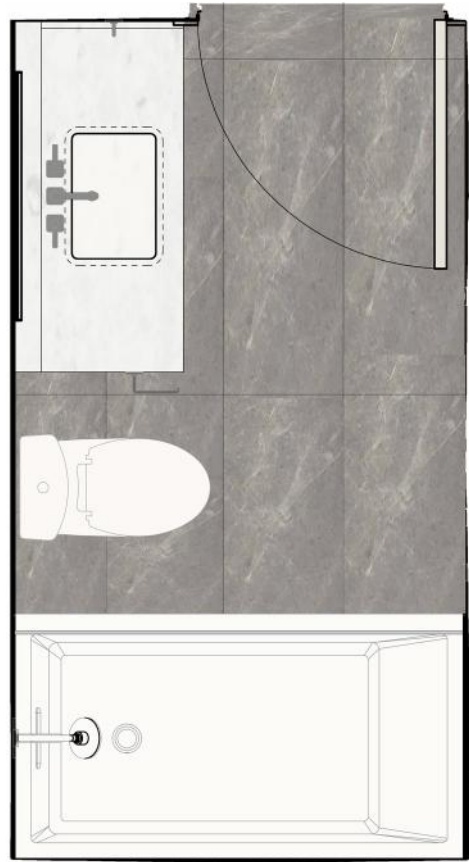

KEY PLAN

ELEVATION

FLOOR PLANS AND ELEVATIONS ARE FOR REFERENCE TO REPRESENT FINISHES AND VARY BY PLAN

WALL TILE

Manufacturer: Richards & Sterling
Style: Factory White
Material: Porcelain
Finish: Textured
Size: 12" W x 24" L

SHOWER FLOOR MOSAIC

Manufacturer: Ann Sacks
Style: Savoy Stacked Mosaic
Material: Ceramic Tile
Finish: Glazed
Color: Linen
Size: 1/4" W x 1" L

VANITY COUNTERTOP & BACKSPLASH

Manufacturer: Caesarstone
Style: Organic White
Material: Quartz
Finish: Polished
Size: 3 CM Exposed Slab, 2 CM Backsplash

FLOOR & BASE TILE

Manufacturer: Decorative Materials
Style: Amani Bronze
Material: Porcelain
Finish: Matte
Size: 16" W x 32" L (Floor), 6" W x 32" L (Base)

VANITY LED MIRROR

Manufacturer: Nova
Style: Nova LED Lighted Mirror
Size: Varies per Vanity

CABINET PULL

Manufacturer: Emtek
Style: Trail Pull
Finish: Satin Nickel
Size: 8"L