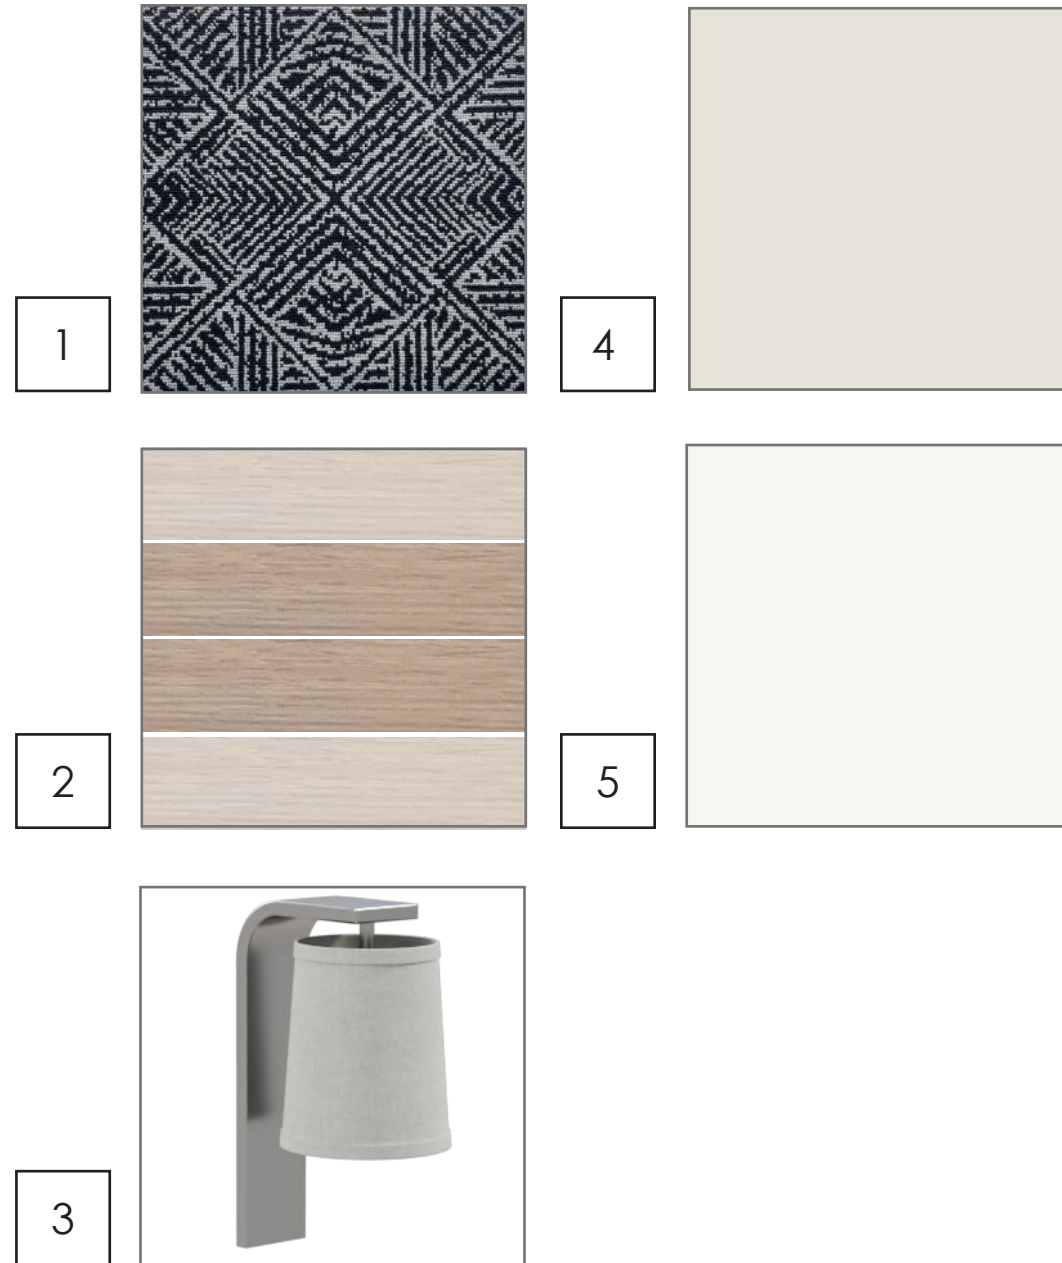

**1 CARPET**  
 Manufacturer: Brintons  
 Material: 100% Wool

**2 WOOD WALL PLANKING**  
 Manufacturer: Bella Cita Walls  
 Style: 2 Tone Planking  
 Material: Brazilian Oak  
 Color: Custom Stained

**3 BEDROOM SCONCE**  
 Manufacturer: Custom  
 Finish: Brushed Nickel  
 Shade: White Linen  
 Size: 15" H x 8" W