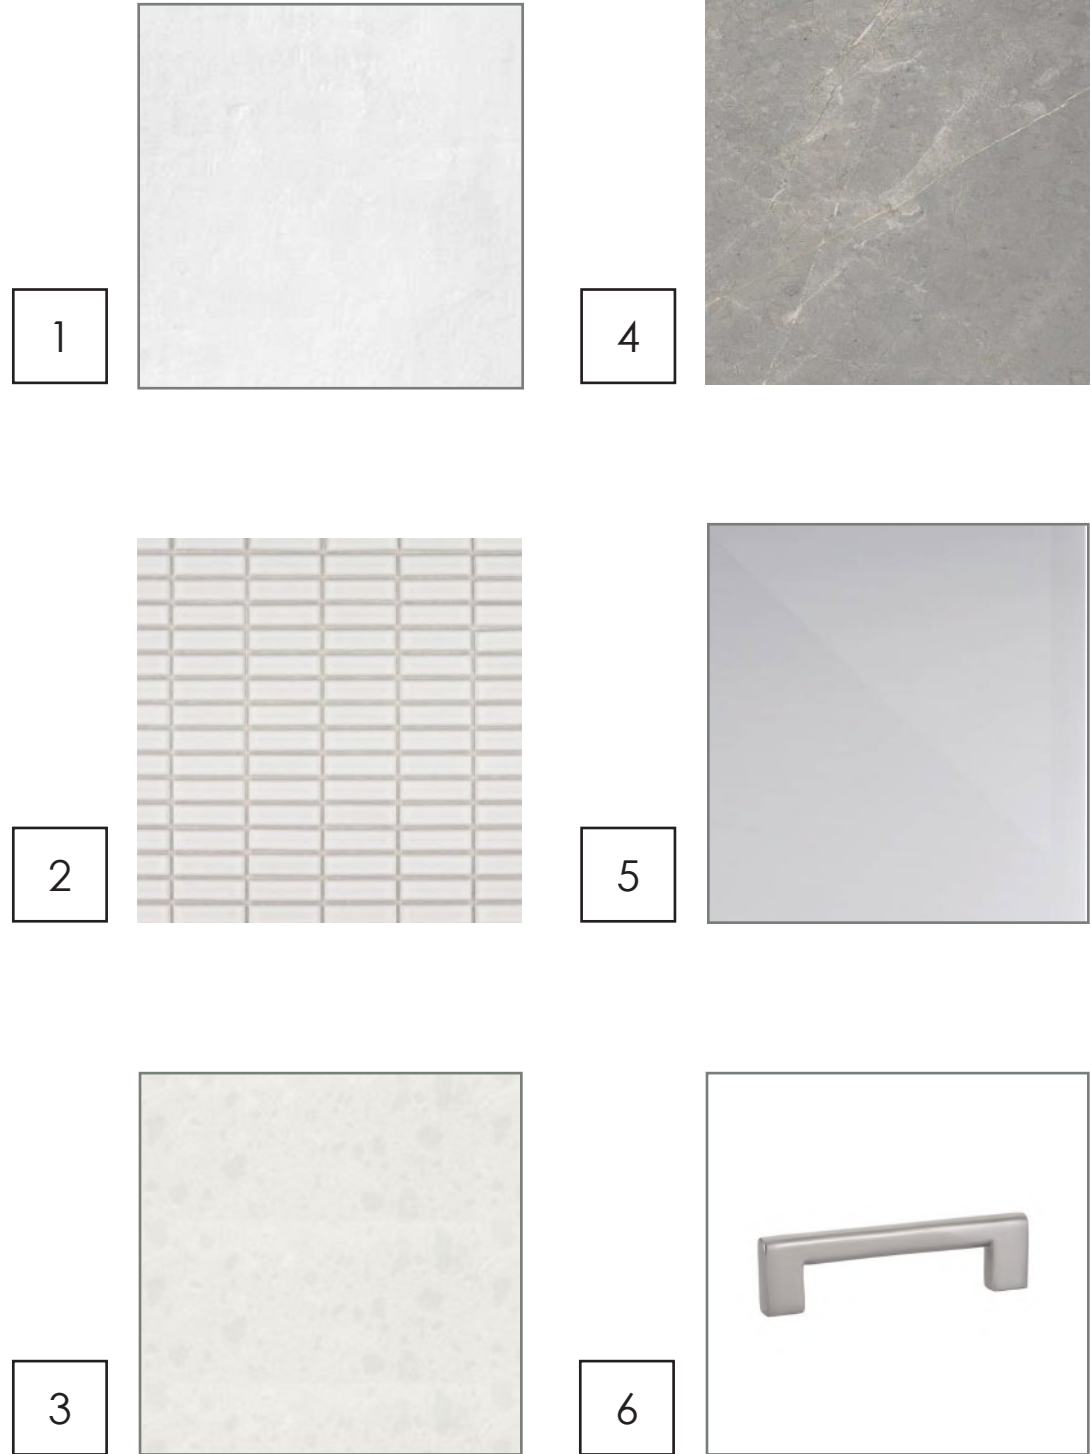

**5 OVERALL CEILING PAINT**  
 Manufacturer: Sherwin Williams  
 Color: High Reflective White  
 Finish: Flat

**KEY PLAN**

**ELEVATION**

FLOOR PLANS AND ELEVATIONS ARE FOR REFERENCE TO REPRESENT FINISHES AND VARY BY PLAN