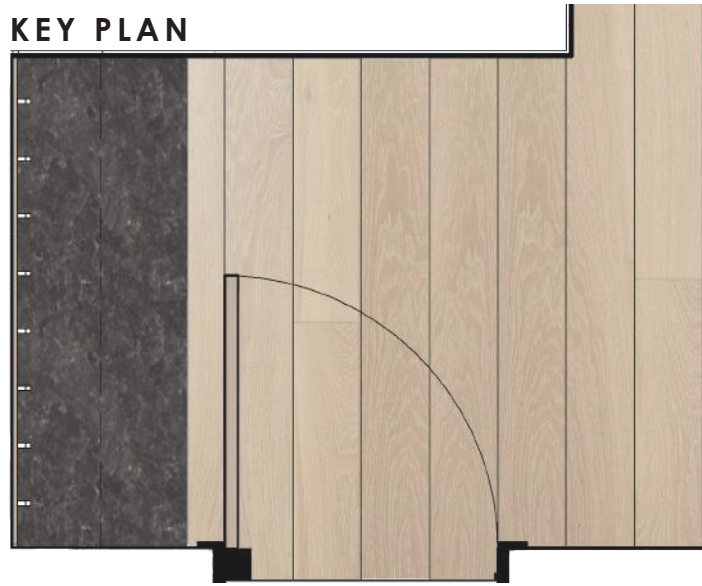

**KEY PLAN**

**INTERIOR DOOR STYLE**

Manufacturer: Trustile  
 Style: TMIR5000  
 Material: White Oak  
 Color: Custom Stained to Coordinate with Wood Flooring  
 Size: 7'6"H

**WALL PAINT**  
 Manufacturer: Sherwin Williams  
 Color: Pearly White  
 Finish: Eggshell