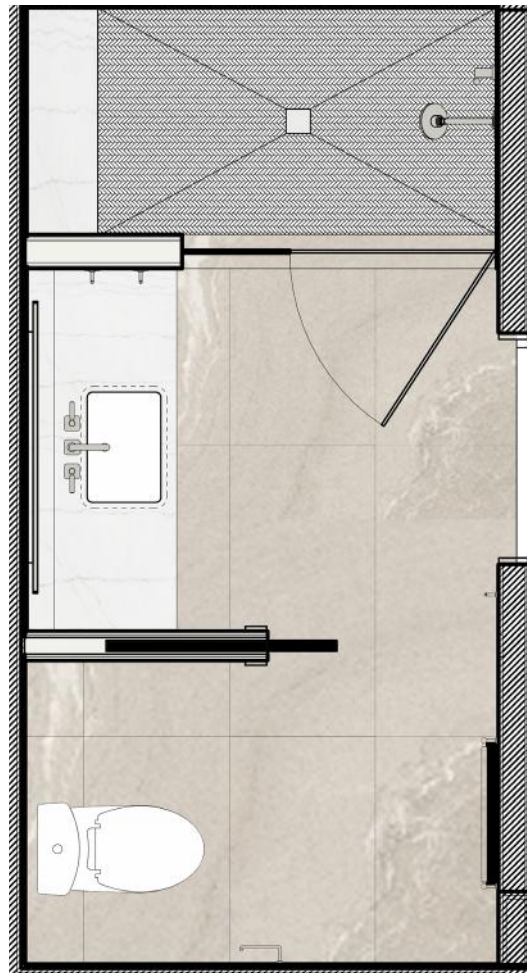

4

**ELECTRIC COOKTOP**  
Manufacturer: Bosch  
Style: 500 Series Electric Cooktop,  
Surface Mount Without Frame  
Size: 24 "W  
\* Only in Residences 255 & 355

2

4

**KEY PLAN**

**ELEVATION**

FLOOR PLANS AND ELEVATIONS ARE FOR REFERENCE TO REPRESENT FINISHES AND VARY BY PLAN