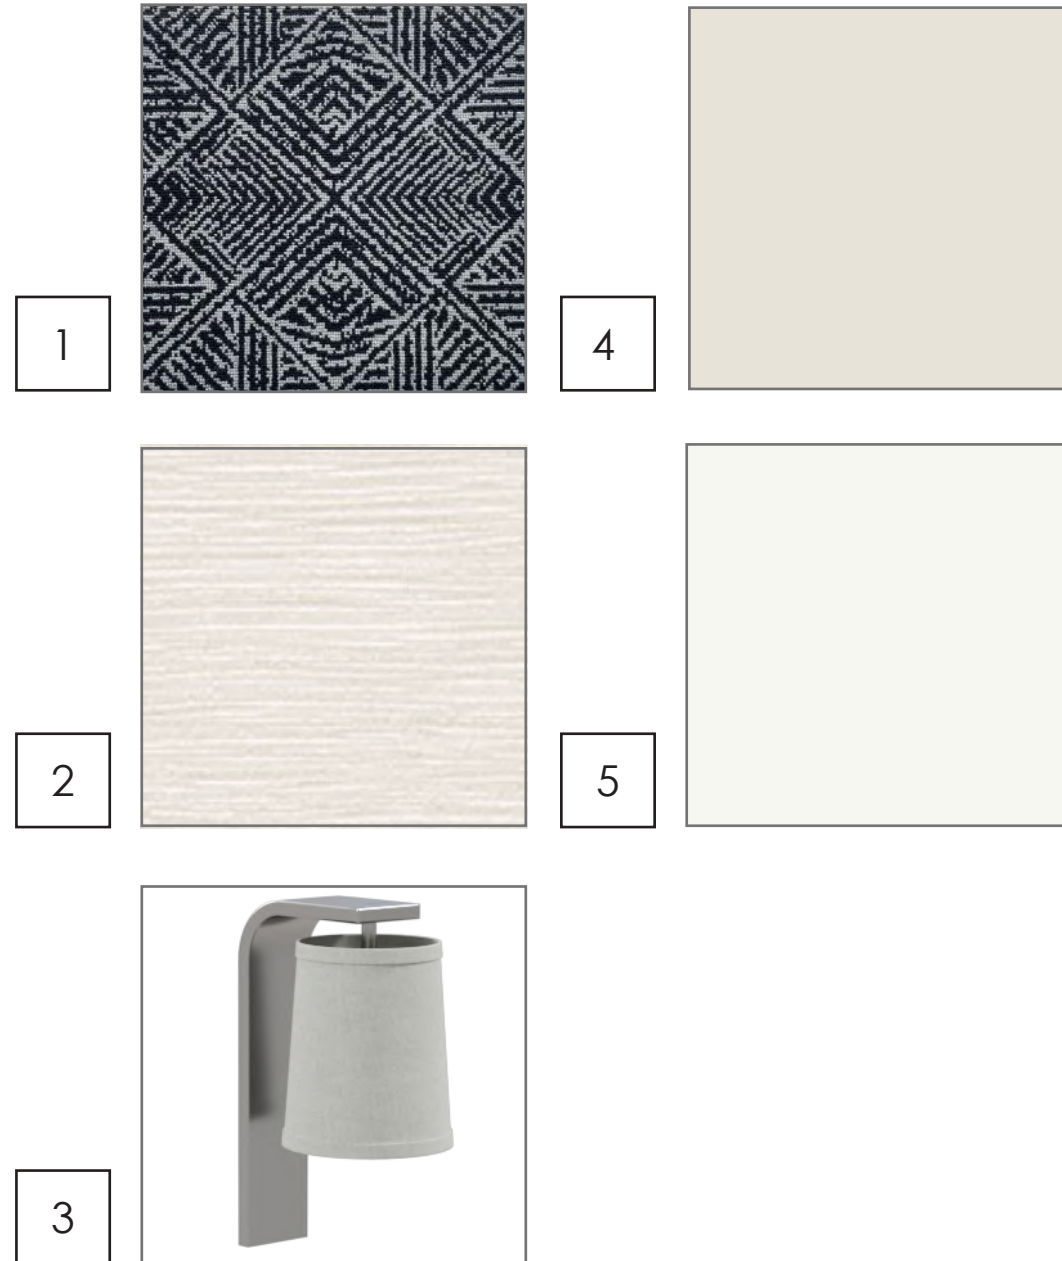

1 CARPET
Manufacturer: Brintons
Material: 100% Wool

2 WALLCOVERING
Manufacturer: Momentum
Style: Baccarat
Color: Sugar Cane
Size: 54"W

3 BEDROOM SCONCE
Manufacturer: Custom
Finish: Brushed Nickel
Shade: White Linen
Size: 15" H x 8" W

4 OVERALL WALL PAINT
Manufacturer: Sherwin Williams
Color: Pearly White
Finish: Eggshell

5 OVERALL CEILING PAINT
Manufacturer: Sherwin Williams
Color: High Reflective White
Finish: Flat