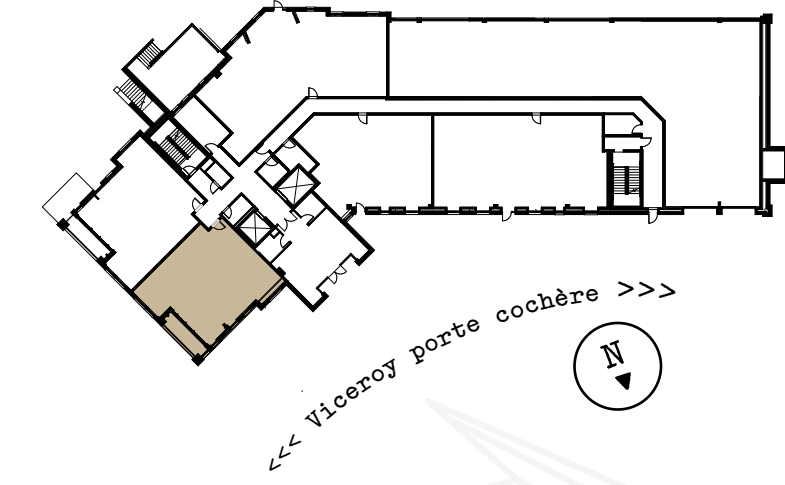

- Thoughtfully curated furniture and housewares package, including kitchen and bath accessories, linens, TVs and window coverings. Ready to enjoy from day one!

CHIC SLOPE-SIDE LUXURY

- Finely detailed interiors showcasing light wood flooring and millwork, natural stones, decorative porcelain tiles, blackened steel accents and specialty lighting.
- Four-fixture primary bathroom with gracious shower and enclosed washroom.
- Walk-in primary closet.
- Spacious secondary bedroom with king bed.

2
BEDROOMS

2
BATHROOMS

1,255
SQUARE FEET

Viceroy Resort Side